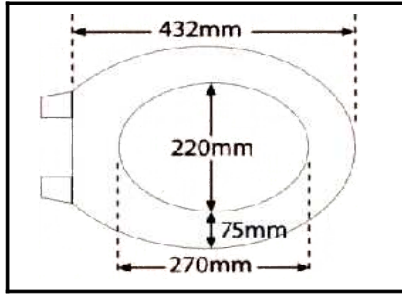

L J BATH - WATER CLOSET 2

RR [LOCAL]
RCY - 402
Regular Seat & Cover
Medium Duty