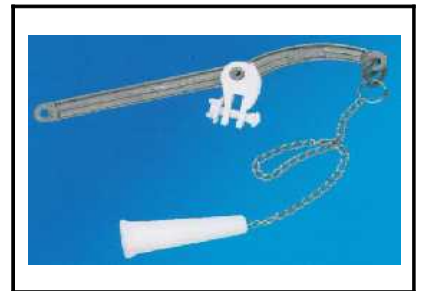

RR [LOCAL]
RFM - TW
Front lever c/w arm

American Standard [THAI]
RBM - 50111HL
Actuating lever

RR [LOCAL]
RFM - 402
Side lever with arm

RR [LOCAL]
RP - 1011
Plastic lever arm c/w
 nylon string

RR [LOCAL]
RP - 1010 A
Aluminium lever arm c/w
 Metal chain