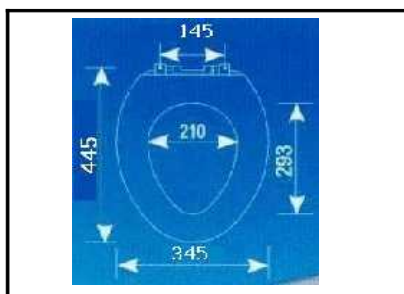

L J BATH - WATER CLOSET 1

RR [IMPORT]
RAM - 048
ELONGATED seat & cover
 H/D

RR [IMPORT]
RAM - 102
ELONGATED seat & cover
 open front H/D

RR [IMPORT]
RAM - 118
ELONGATED Dual Seat
 w/cover [Soft-closing]

RR [IMPORT]
RAM - 112
Regular Dual Seat
 w/cover [Soft-closing]