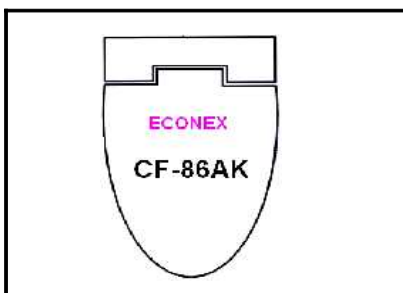

CODE: RP - 8103
metal hinge