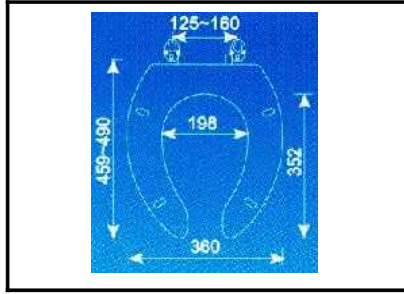

L J BATH - WATER CLOSET 1

RR [IMPORT]
RAM - 048
ELONGATED seat & cover
 H/D

RR [IMPORT]
RAM - 102
ELONGATED seat & cover
 open front H/D

RR [IMPORT]
RAM - 118
ELONGATED Dual Seat
 w/cover [Soft-closing]

RR [IMPORT]
RAM - 112
Regular Dual Seat
 w/cover [Soft-closing]