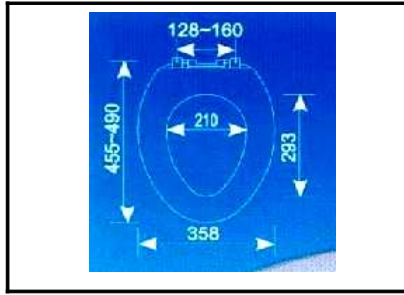

L J BATH - WATER CLOSET 1

RR [IMPORT]
RAM - 048
ELONGATED seat & cover
 H/D

RR [IMPORT]
RAM - 102
ELONGATED seat & cover
 open front H/D

RR [IMPORT]
RAM - 118
ELONGATED Dual Seat
 w/cover [Soft-closing]

RR [IMPORT]
RAM - 112
Regular Dual Seat
 w/cover [Soft-closing]