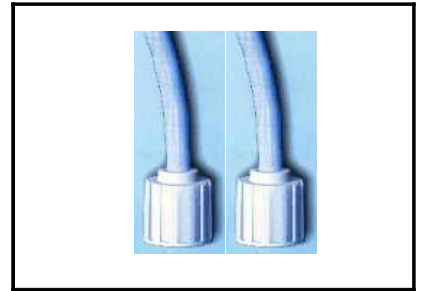

PEXCON [IMPORT]
RWT - PEX
Polyethylene hose 1/2"
[ANY SIZE]

ITALY

CMA [ITALY]
RBM - 90
H/D STAINLESS STEEL
BRAIDED HOSE 1/2" X 1/2"
[12",14",16",18"]
[20",24 & 1m]

CMA [ITALY]
RBM - 98
H/D STAINLESS STEEL 18"
BRAIDED HOSE 1/2" X 5/8"

GUARANTEED

NO BURST
NO LEAK
RUST - PROOF