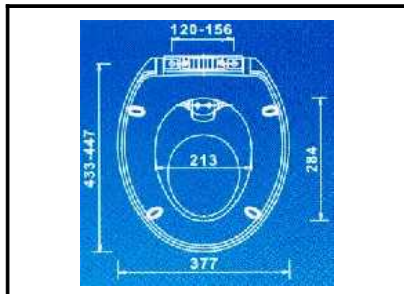

L J BATH - WATER CLOSET 1

RR [IMPORT]
RAM - 048
ELONGATED seat & cover
 H/D

RR [IMPORT]
RAM - 102
ELONGATED seat & cover
 open front H/D

RR [IMPORT]
RAM - 118
ELONGATED Dual Seat
 w/cover [Soft-closing]

RR [IMPORT]
RAM - 112
Regular Dual Seat
 w/cover [Soft-closing]