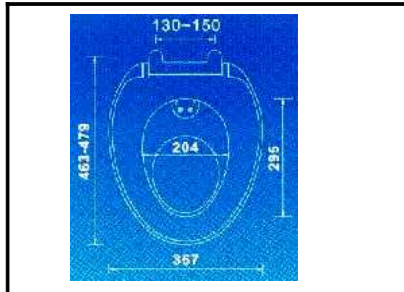

L J BATH - WATER CLOSET 1

RR [IMPORT]
RAM - 048
ELONGATED seat & cover
 H/D

RR [IMPORT]
RAM - 102
ELONGATED seat & cover
 open front H/D

RR [IMPORT]
RAM - 118
ELONGATED Dual Seat
 w/cover [Soft-closing]

RR [IMPORT]
RAM - 112
Regular Dual Seat
 w/cover [Soft-closing]