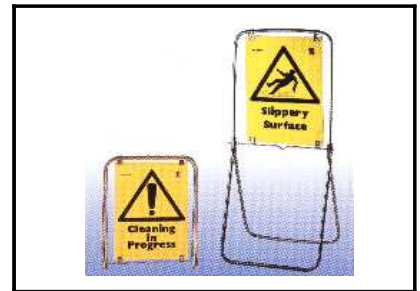

**REV-TY017S
HOUSEKEEPING TROLLEY**
1450X533X1195mm

**REV-TY102S
BELLBOY TROLLEY**
340X430X1170mm

**REV - TY114S
DIRTY LINER TROLLEY**
770X555X960mm

**REV - DP 501S
SELF-CLOSING DUST PAN**
305X230X900mm

**REV - SS601S
FOLDABLE SIGN STAND**
385X520X900mm