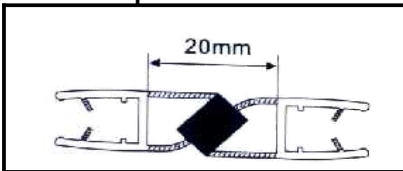

RDH - 4500
S. SCREEN ROLLER

RLS - 5300
S. SCREEN ROLLER

RLS - 5400
S. SCREEN ROLLER

L J BATH - **HARDWARE 6**

RL-P10 BR
PVC SIDE & WIPE RAIL
10mm X 2.2m [86"]

RL-P10 HJ
PVC SEALS " H "
10mm X 2.2m [86"]

RL-P10 WDR
PVC WIPE WITH DRIP
10mm X 2.2m [86"]

GLASS PROFILE [Indent Order only] **Profile size: 6,8,10&12mm[Glass]**

008A [Magnet]

008B [Magnet]

008C [Magnet]

008H1 [Magnet]

001

003

002