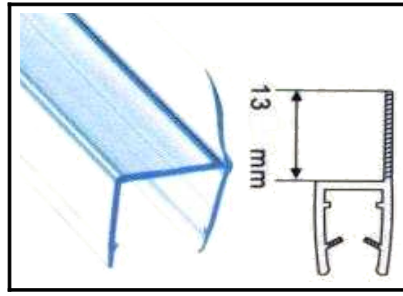

RDH - 4500
S. SCREEN ROLLER

RLS - 5300
S. SCREEN ROLLER

RLS - 5400
S. SCREEN ROLLER

L J BATH - **HARDWARE 6**

RL-P10 BR
PVC SIDE & WIPE RAIL
10mm X 2.2m [86"]

RL-P10 HJ
PVC SEALS " H "
10mm X 2.2m [86"]

RL-P10 WDR
PVC WIPE WITH DRIP
10mm X 2.2m [86"]

GLASS PROFILE [Indent Order only] **Profile size: 6,8,10&12mm[Glass]**

008A [Magnet]

008B [Magnet]

008C [Magnet]

008H1 [Magnet]

001

003

002