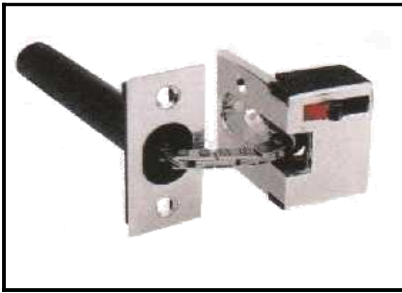

RSW - 01155
S/steel wall bumper
D55 x H30

RSW - 8018
S/steel magnetic
floor stopper
D 59 mm

RLSS - DH 006
Floor door bumper in s/s
H40 xD 30mm

RLSS - 350
PVC magnetic door stopper
D: 55x H75mm

RLSS - DH 031ZA
Door Stoper in chrome
H 179 x W41mm

L J BATH - HARDWARE 3

RLSS - 015
Door guard with chain

RLSS - 002
S/s flush pull ring with latch
D: 74 x 13mm

RLSS - 909 L
S/s security bolt

RLSS - 003 S / 003 B
S/s Circle flush pull
S: D78 x 16.5mm
B: D90 x 18mm