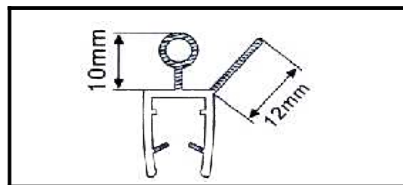

L J BATH - **HARDWARE 6**

GLASS PROFILE [Indent Order only] **Profile size: 6,8,10&12mm[Glass]**

006