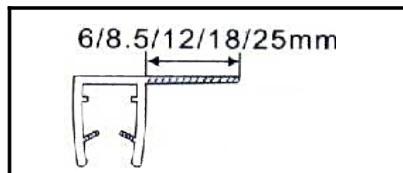

GLASS PROFILE [Indent Order only] **Profile size: 6,8,10&12mm[Glass]**

008A [Magnet]

008B [Magnet]

008C [Magnet]

008H1 [Magnet]

001

003

002