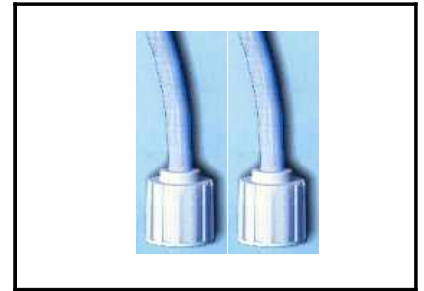

PEXCON [IMPORT]
RWT - PEX
Polyethylene hose 1/2"
[ANY SIZE]

ITALY

CMA [ITALY]
RBM - 90
H/D STAINLESS STEEL
BRAIDED HOSE 1/2" X 1/2"
[12",14",16",18"]
[20",24 & 1m]

CMA [ITALY]
RBM - 98
H/D STAINLESS STEEL 18"
BRAIDED HOSE 1/2" X 5/8"

GUARANTEED

NO BURST
NO LEAK
RUST - PROOF