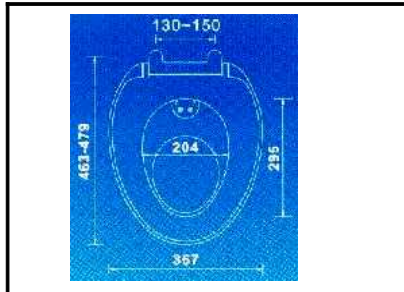

# L J BATH - WATER CLOSET 1

RR [ IMPORT ]  
**RAM - 048**  
**ELONGATED** seat & cover  
 H/D

RR [ IMPORT ]  
**RAM - 102**  
**ELONGATED** seat & cover  
 open front H/D

RR [ IMPORT ]  
**RAM - 118**  
**ELONGATED** Dual Seat  
 w/cover [ Soft-closing ]