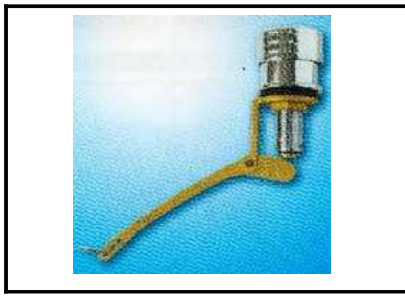

L J BATH - WATER CLOSET 6

RR [IMPORT]
RFM - 422
Top push (small hole)