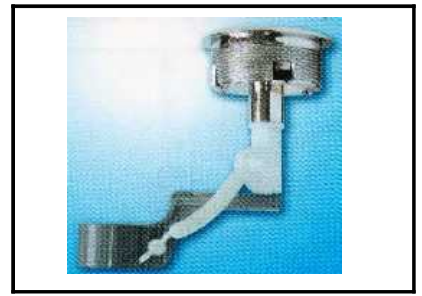

RR [IMPORT]
RFM - 421B
Top push button
[size: 58mm]