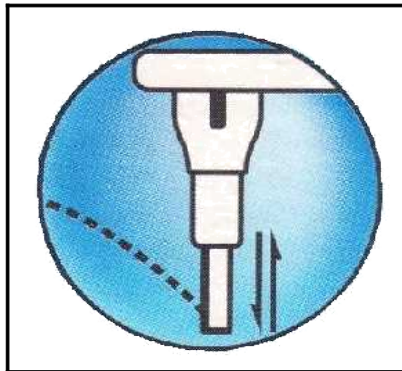

SANLUX [LOCAL]
BIDET 104
Universal bidet washer
Anti-bacterial material
Retractable bidet nozzle