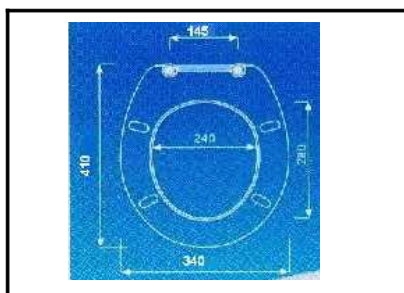

TOTO [INDONESIA]
TC 262 N
REGULAR seat & cover