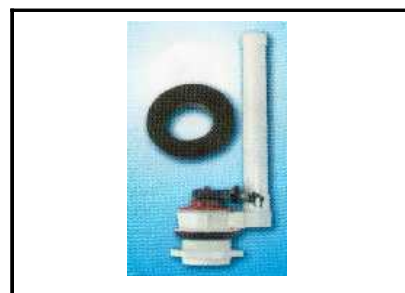

Fluidmaster [USA]
RFM - 507A or UK
Lever flush valve
[55mm or 45mm]