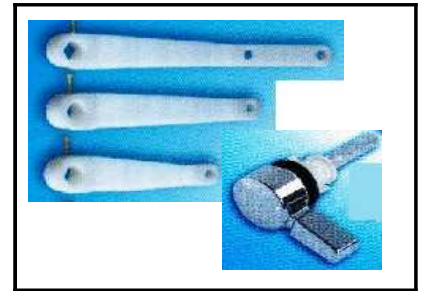

RR [LOCAL]
RCY - FL
Front lever handle c/w arm
size: 3", 4", 7"