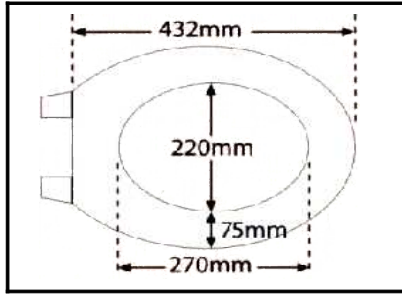

L J BATH - WATER CLOSET 2

RR [LOCAL]
RCY - 402
Regular Seat & Cover
Medium Duty