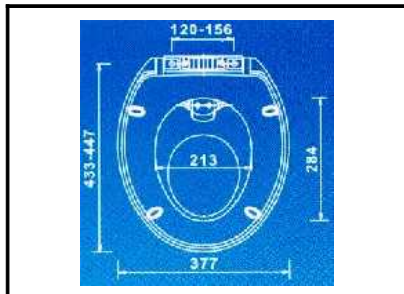

# L J BATH - WATER CLOSET 1

RR [ IMPORT ]  
**RAM - 048**  
**ELONGATED** seat & cover  
 H/D

RR [ IMPORT ]  
**RAM - 102**  
**ELONGATED** seat & cover  
 open front H/D

RR [ IMPORT ]  
**RAM - 118**  
**ELONGATED** Dual Seat  
 w/cover [ Soft-closing ]