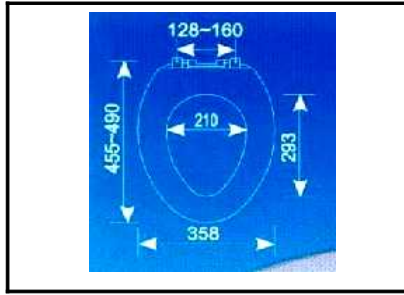

L J BATH - WATER CLOSET 1

RR [IMPORT]
RAM - 048
ELONGATED seat & cover
H/D