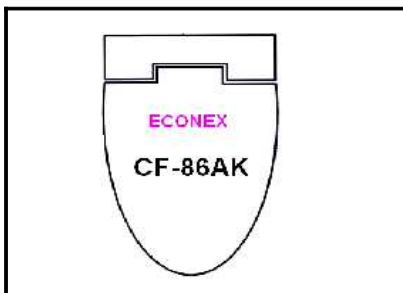

CODE: RP - 8103
metal hinge