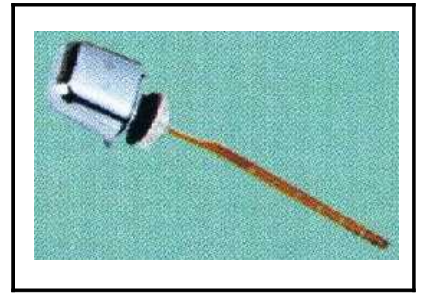

RR [IMPORT]
RAM - 328
Side push lever in brass rod