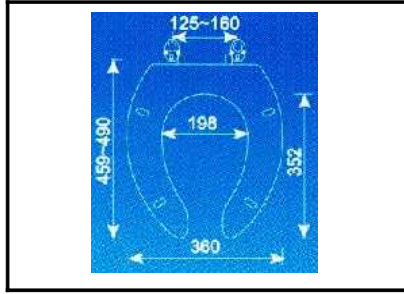

# L J BATH - WATER CLOSET 1

RR [ IMPORT ]  
**RAM - 048**  
**ELONGATED** seat & cover  
 H/D

RR [ IMPORT ]  
**RAM - 102**  
**ELONGATED** seat & cover  
 open front H/D

RR [ IMPORT ]  
**RAM - 118**  
**ELONGATED** Dual Seat  
 w/cover [ Soft-closing ]