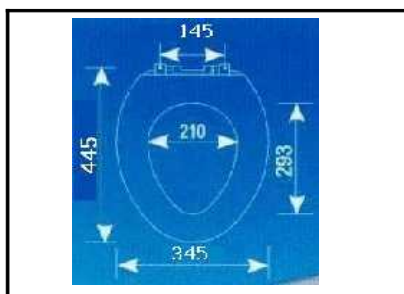

TOTO [INDONESIA]
TC 272 N
ELONGATED seat & cover