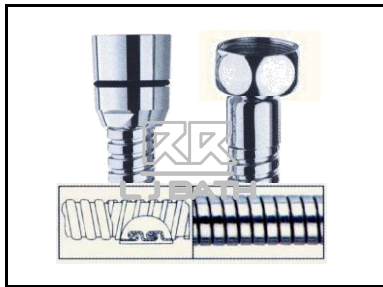

DOE [LOCAL]
QT 46
1/2" **QTR.** Turn angle valve

ANA [THAILAND]
RBM - T2W
1/2" Angle valve with
2 outlet

L J BATH - SHOWER 20

RR [IMPORT]
RGF - B09-2
Double locking chrome hose
in 0.9m (**Double Short Nut**)

RR [IMPORT]
RSX - A12
Double locking chrome hose
in 1.2m (**Grade A**)

RR [IMPORT]
RSX - A15
Double locking chrome hose
in 1.5m (**Grade A**)

RR [IMPORT]
RGF - B09
Double locking chrome hose
in 0.9m

RR [IMPORT]
RGF - B12
Double locking chrome hose
in 1.2m (**Grade B**)