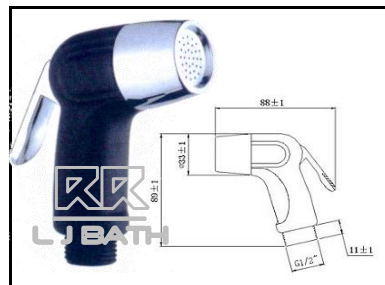

RR [IMPORT]
RGF - PB 003-1
Black bidet head