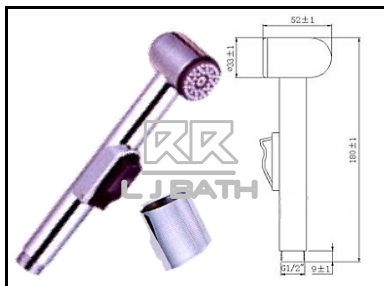

RR [IMPORT]
RSX - 110-1
C.P bidet head with holder