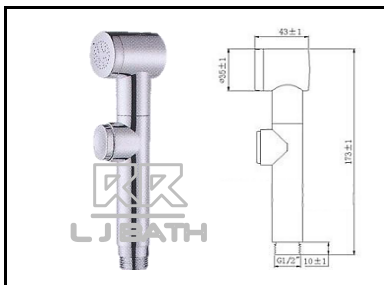

RR [IMPORT]
RCS - RS 1010
 160mm [6"] **ABS**
 Shower rose

RR [IMPORT]
RSX - 602C
 200mm [8"] **ABS**
 shower rose

RR [IMPORT]
RSX - 617C
 200mm [8"] **ABS**
 shower rose

RR [IMPORT]
RSX - 7001
 200mm [8"] **ABS**
 Shower Rose

RR [IMPORT]
RCS - H 8066 T
 200mm [8"] **ABS**
 Shower rose

RR [IMPORT]
RCS - RS 1080
 200mm [8"] shower rose
S/S Top ABS Chrome bottom

RR [IMPORT]
RCS - RS 1100
 240mm [10"] shower rose
S/S Top ABS Chrome bottom

RR [IMPORT]
RSGH - 4691
 45 °C **Brass** chromed
 shower arm

L J BATH - SHOWER 4

RR (IMPORT)
RSX -A 06-1
Shower arm **H/D**
120mm X DIA: 28mm

GATTONI [ITALY]
RBT - 3000
180mm H/D shower arm

RR [IMPORT]
RBT - 200
200mm [20mm] shower arm

RR [IMPORT]
RBT - AR 140-1
 Fully C.P brass bidet head

TOTO [INDONESIA]
THX - 20 NCR-1
 C.P. bidet head

RR [IMPORT]
RGF - PC 010-1
 C.P bidet head

RR [IMPORT]
RSX - 110-1
 C.P bidet head with holder

RR [IMPORT]
RGF - PA 010-1
 C.P bidet head