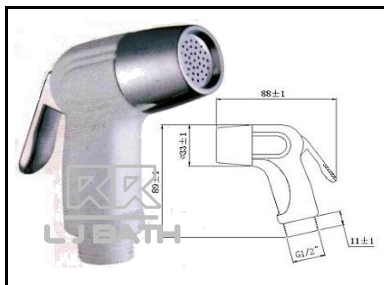

RR [IMPORT]
RGF - PB 009-1
White bidet head