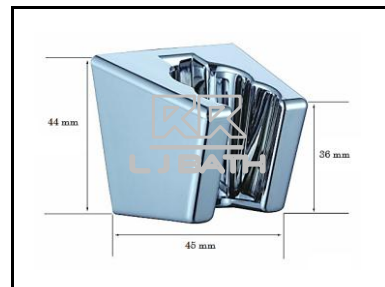

RR [IMPORT]
RSX - 802
ABS C.P 2 way holder