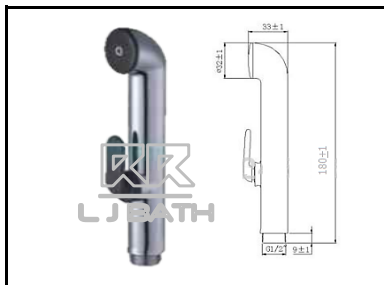

RR [IMPORT]
RGF - PE 010 -1
Chrome bidet head