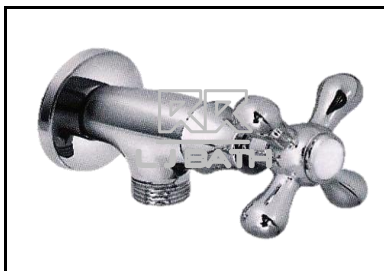

RR [IMPORT]
RBT - T085
 1/2" QTR. Turn angle valve

RR [IMPORT]
RSS - SM040
 1/2" QTR. Turn angle valve
 handle in **Holder** design

RR [IMPORT]
RGF - SM001
 1/2" QTR. Turn angle valve

RR [IMPORT]
RLF - U140
 1/2" Full turn angle valve

RR [IMPORT]
RGD - 308 T
 1/2" QTR. Turn angle valve

RR [IMPORT]
RLY - B 13
 1/2" Angle Valve Built
 in **Holder**

RR [IMPORT]
RBT-T084/TD101
 MF1/2" Angle Valve
 connection c/w **Holder**

ARTONY [IMPORT]
RMD - 23 D
 1/2" QTR. Turn angle valve