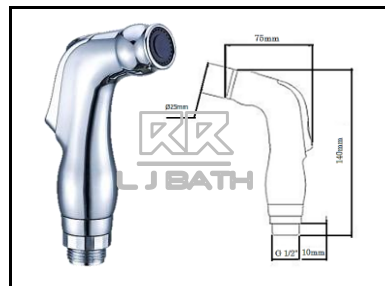

RR [IMPORT]
RGF - PA 010-1
C.P bidet head