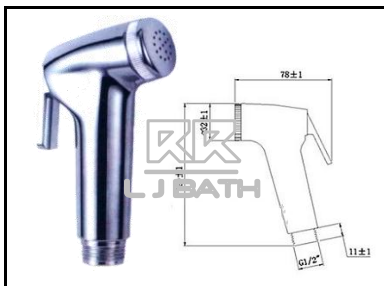

RR [IMPORT]
RGF - PC 010-1
C.P bidet head