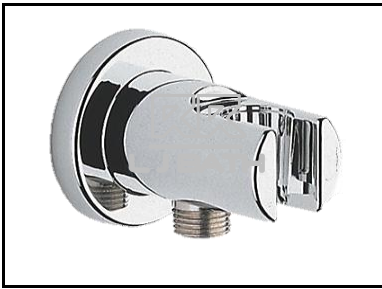

RR [IMPORT]
RCS - R 2330
Wall shower holder
c/w adjustable

RR (IMPORT)
RCS - R 2350
Wall shower holder
c/w adjustable

RR [IMPORT]
RCS - R 2340
Wall shower holder
c/w adjustable

L J BATH - SHOWER 1 2

RR [IMPORT]
RCS - R 3120
Diverter Shower Holder
2 Way Outlet

RR [IMPORT]
RDT - 47
Telephone hand shower
holder 3/4"[F] 1/2"[M]

RR [IMPORT]
RGM - G 02
ABS Wall shower holder
c/w adjustable

RR [IMPORT]
RH - 10021
Wall Union c/w Holder
Fully Brass Chrome

RR [IMPORT]
RH - 1003
ROUND Wall Union 1/2"
Fully brass chrome