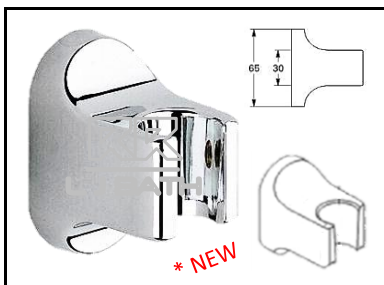

GROHE [IMPORT]
RBM - 28771000
Wall Shower Holder in **White**