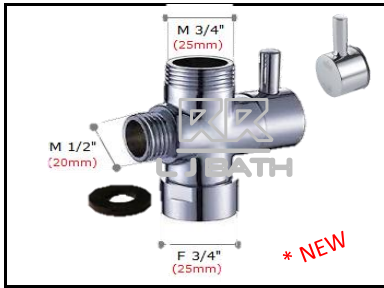

RR [IMPORT]
RWT - W8
 1/2" Hose washer
 18.8mm x 10.8mm x 2.5mm

RR [IMPORT]
RWT - W9
 1/2" Thick hose washer
 17.8mm x 11mm x 3.5mm

RR [IMPORT]
RWT - W5
 1/2" Flat filter washer

L J BATH - SHOWER 22

RR [IMPORT]
RCS - M 033
 Brass Shower Arm Diverter
 3/4" connections (G 3/4")
 for inlet and riser.
 1/2" connections (G 1/2") for hose