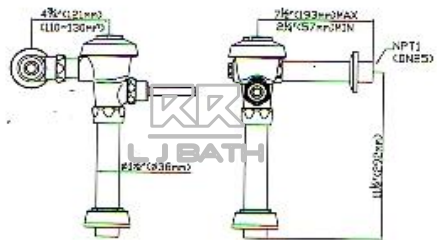

RR [IMPORT]
RCY - B-21
WC Flush valve
(Inlet 1" - DN 25)
(Outlet 1 1/2" - Dia. 38mm)
(6 Liter)