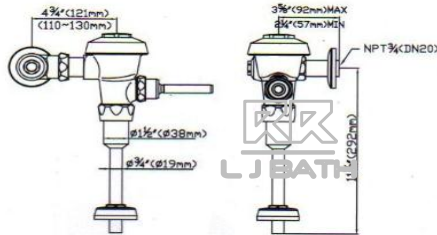

RR [IMPORT]
RCY - C-24
URINAL Flush valve
(Inlet 3/4" - DN 20)
(Outlet 3/4" - Dia. 19mm)
(1.9 Liter)