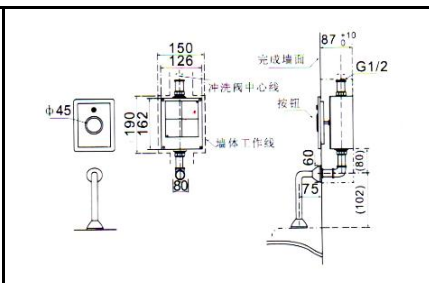

RR [IMPORT]
RCY - C 23
Concealed URINAL F/Valve
(Push Button)
SIZE: 190 X 150mm