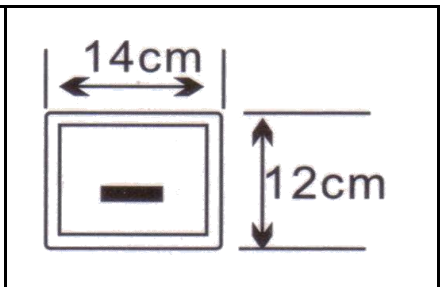

RR [IMPORT]
RCH - US 201
Concealed Box Type
WC Automatic Sensor