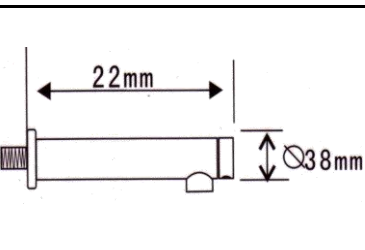

RR [IMPORT]
RCH - US 303
Wall mounted 1/2"
Automatic Sensor
(Battery operated)