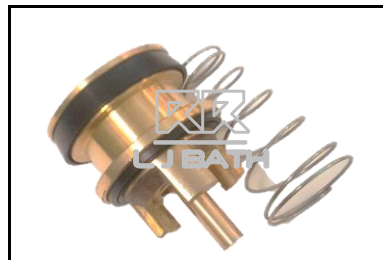

L J BATH - FLUSH VALVE 1

TOTO [IMPORT]
RBM - S 302
WC piston valve

RR [IMPORT]
RZJ - 11041
WC piston valve
[for RR Brand]

INAX [JAPAN]
A-580
WC Piston Valve

TOTO [IMPORT]
RBM - S 352
Urinal piston valve

RR [IMPORT]
RZJ - 11101
Urinal piston valve
[for RR Brand]

AK [IMPORT]
RAK - 4200
Urinal piston valve

TOTO [IMPORT]
RBM - S 342
WC push guide

RR [IMPORT]
RNC - 2300
WC push guide

RR [IMPORT]
RCS - 2500
WC push guide
[for RR Brand]

TOTO [IMPORT]
RBM - S 353
Urinal push guide