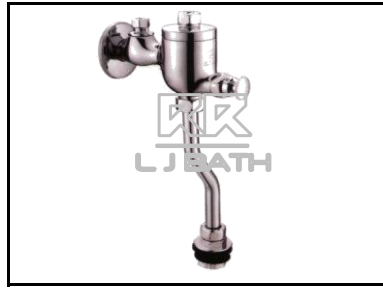

RR [IMPORT]
RCH - G 12 L
WC L pipe w/o nut
H 230 MM X L 160 MM

RR [IMPORT]
RSC - LS 700
WC L pipe w/o nut
H 700 MM X L 300 MM

RR [IMPORT]
RSC - LS 800
WC L pipe w/o nut
H 800 MM X L 300 MM

RR [IMPORT]
RSC - LS 1000
WC L pipe w/o nut
H 1000 MM X L 300 MM

L J BATH - FLUSH VALVE 9

RR [IMPORT]
RCH - C-03
 Urinal flush valve
 in straight pipe

RR [IMPORT]
RCH - C-03-B
 Urinal flush valve
 in bend pipe

RR [IMPORT]
RCH - C-03-C
 Urinal flush valve
 in flexible pipe