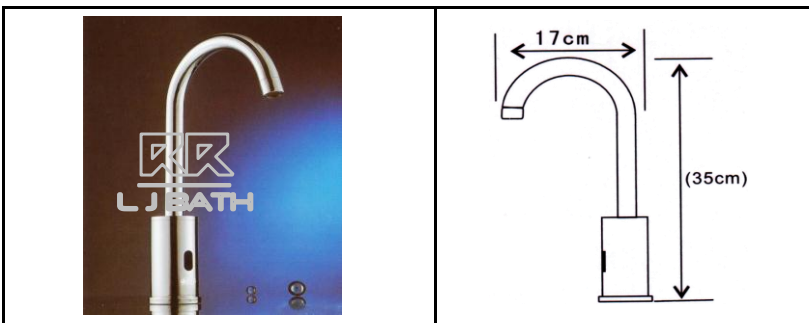

L J BATH - FLUSH VALVE 17

RR [IMPORT]
RCH - F 911
Basin Faucet
 Automatic Sensor
 (Battery operated)

RR [IMPORT]
RCH - F 910
Basin Faucet
 Automatic Sensor
 (Battery operated)

RR [IMPORT]
RCH - F 910-32
Basin Faucet High Spout
 Automatic Sensor
 (Battery operated)