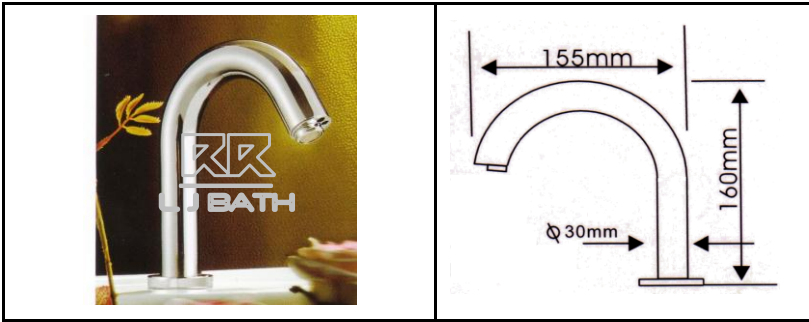

RR [IMPORT]
RCH - F 910
Basin Faucet
Automatic Sensor
(Battery operated)