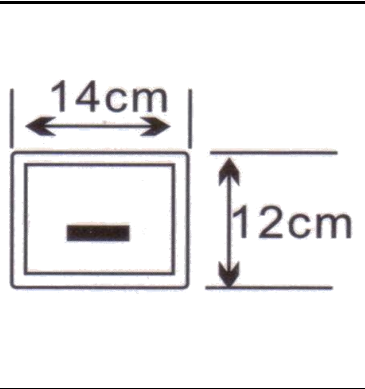

RR [IMPORT]
RCH - US 101
Concealed Box Type
Urinal Automatic Sensor
(AC & DC)