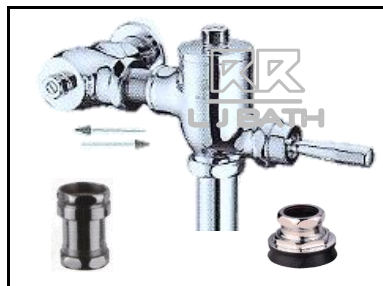

RR [IMPORT]
RCH - C-01
 Urinal flush valve
 in straight pipe & rubber spud

RR [IMPORT]
RCH - C-01-B
 Urinal flush valve
 in bend pipe & rubber spud

RR [IMPORT]
RCH - C-01-C
 Urinal flush valve
 in flexible pipe & rubber spud

RR [IMPORT]
RCH - C 06
 Urinal flush valve
 c/w spud

RR [IMPORT]
RCH - C 05
 Urinal flush valve
TOP INLET c/w spud

DOE [LOCAL]
DE 100 S / B
 Urinal flush valve
w/o spud
 (Straight / Bend Pipe)

RR [IMPORT]
RCH - B 09-S
 WC fv **ADJ** in straight
 pipe c/w spud