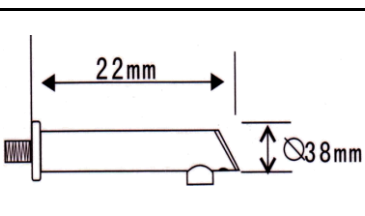

RR [IMPORT]
RCH - US 304
Wall mounted 1/2"
Automatic Sensor
(Battery operated)
(With By-pass Button)