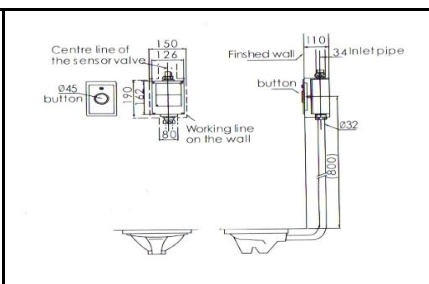

RR [IMPORT]
RCY - B 18
Concealed WC F/Valve
(Push Button)
(Outlet 1-9/16" - Dia. 32.5mm)
SIZE: 190 X 150mm