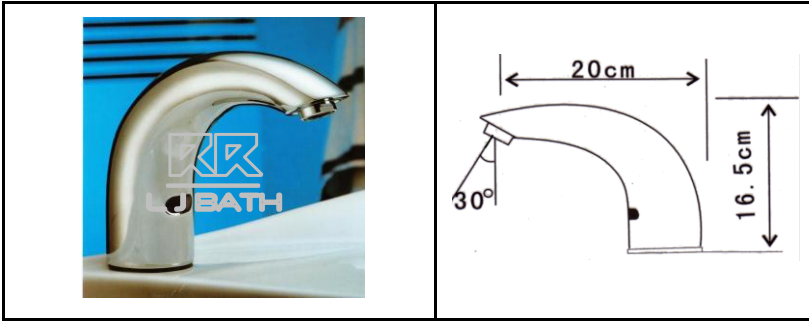

L J BATH - FLUSH VALVE 17

RR [IMPORT]
RCH - F 911
Basin Faucet
Automatic Sensor
(Battery operated)