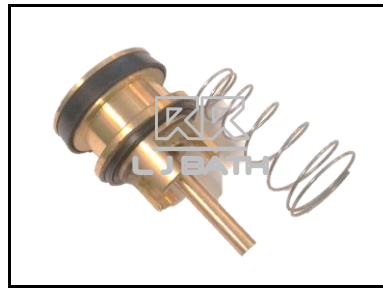

L J BATH - FLUSH VALVE 1

TOTO [IMPORT]
RBM - S 302
WC piston valve

RR [IMPORT]
RZJ - 11041
WC piston valve
[for RR Brand]

INAX [JAPAN]
A-580
WC Piston Valve

TOTO [IMPORT]
RBM - S 352
Urinal piston valve

RR [IMPORT]
RZJ - 11101
Urinal piston valve
[for RR Brand]

AK [IMPORT]
RAK - 4200
Urinal piston valve

TOTO [IMPORT]
RBM - S 342
WC push guide

RR [IMPORT]
RNC - 2300
WC push guide

RR [IMPORT]
RCS - 2500
WC push guide
[for RR Brand]

TOTO [IMPORT]
RBM - S 353
Urinal push guide