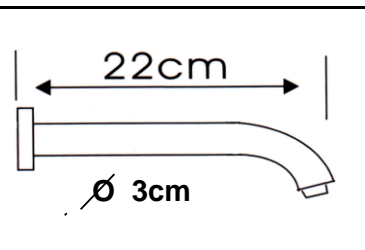

RR [IMPORT]
RCH - US 305
Wall mounted 1/2"
Automatic Sensor
(Battery operated)