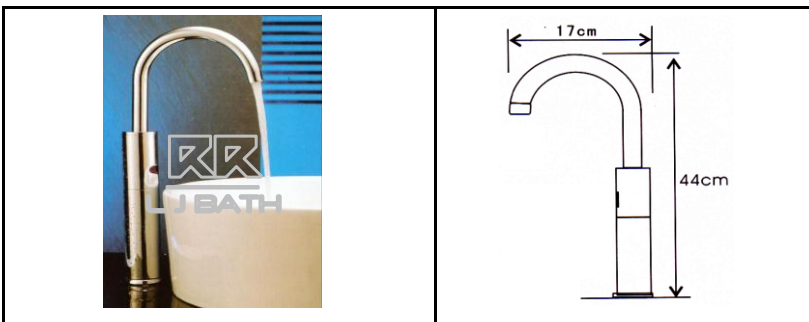

RR [IMPORT]
RCH - F 908-32
Basin Faucet High Spout
Automatic Sensor
(Battery operated)