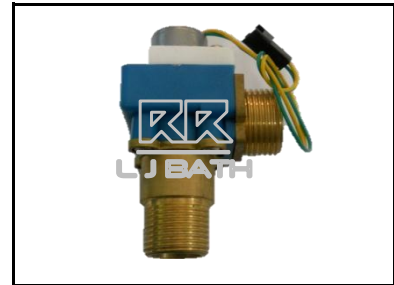

RR [IMPORT]
RCS - 223-6v
 1/2" MM Solenoid valve
 in 6 volt

RR [IMPORT]
RCS - 223-12v
 1/2" MM Solenoid valve
 in 12 volt

RR [IMPORT]
RCS - LB 40
 Automatic Sensor
BATTERY CASING ONLY

RR [IMPORT]
RCS - PUB
 Power unit C/W Battery
 Case and solenoid valve

RR [IMPORT]
RCS - SLN
 Solenoid Valve [DC 6v]
 1/2" x 3/4"

RR [IMPORT]
RCS - SLNT
 Solenoid Valve [DC 6v]
 Top Part only

RR [IMPORT]
RCH - H 22 A-S
 Sensor eye for
 urinal flush valve

RR [IMPORT]
RCH - H 22 A-BC
 Battery casing for
 urinal flush valve