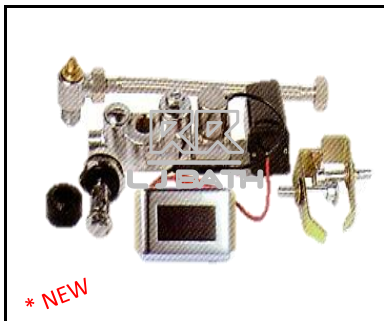

RR [IMPORT]
RCH - G 8AD
Urinal sensor with
AC & DC supply
(220V: use 1 meter wire & 3-pin plug)
PANEL SIZE: 82 X 48mm