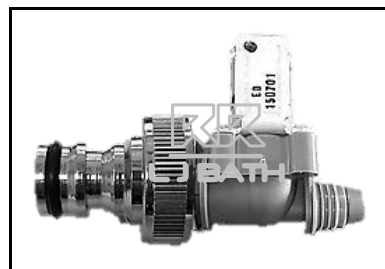

RR [IMPORT]
RFE - SR
Solenoid valve c/w
hose connector
[AC220 - 240V]