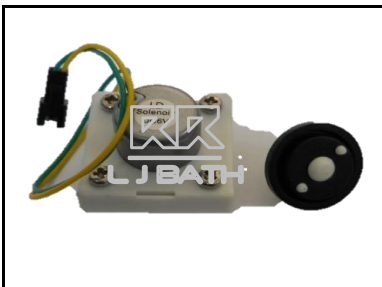

RR [IMPORT]
RCS - 223-6v
 1/2" MM Solenoid valve
 in 6 volt

RR [IMPORT]
RCS - 223-12v
 1/2" MM Solenoid valve
 in 12 volt

RR [IMPORT]
RCS - LB 40
 Automatic Sensor
BATTERY CASING ONLY

RR [IMPORT]
RCS - PUB
 Power unit C/W Battery
 Case and solenoid valve

RR [IMPORT]
RCS - SLN
 Solenoid Valve [DC 6v]
 1/2" x 3/4"

RR [IMPORT]
RCS - SLNT
 Solenoid Valve [DC 6v]
 Top Part only

RR [IMPORT]
RCH - H 22 A-S
 Sensor eye for
 urinal flush valve

RR [IMPORT]
RCH - H 22 A-BC
 Battery casing for
 urinal flush valve