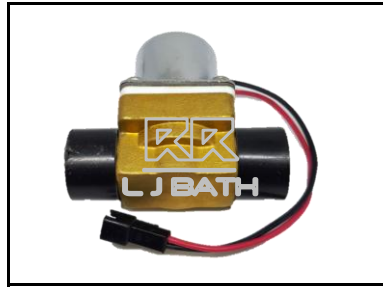

DELANY [USA]
F 20
Auxiliary Valve

DELANY [USA]
F 141. KC
Diaphragm Operating Assembly

DELANY [USA]
R 222-3
Flexer for Delany

L J BATH - FLUSH VALVE 6

CLIPPARD [USA]
MJV-2
 2 Way Jumbo Poppet Valve
 For TOTO Flush valve

RR [IMPORT]
RCS - 223-6v
 1/2" MM Solenoid valve
 in 6 volt

RR [IMPORT]
RCS - 223-12v
 1/2" MM Solenoid valve
 in 12 volt

RR [IMPORT]
RCS - LB 40
 Automatic Sensor
BATTERY CASING ONLY

RR [IMPORT]
RCS - PUB
 Power unit C/W Battery
 Case and solenoid valve

RR [IMPORT]
RCS - SLN
 Solenoid Valve [DC 6v]
 1/2" x 3/4"

RR [IMPORT]
RCS - SLNT
 Solenoid Valve [DC 6v]
 Top Part only

RR [IMPORT]
RCH - H 22 A-S
 Sensor eye for
 urinal flush valve

RR [IMPORT]
RCH - H 22 A-BC
 Battery casing for
 urinal flush valve