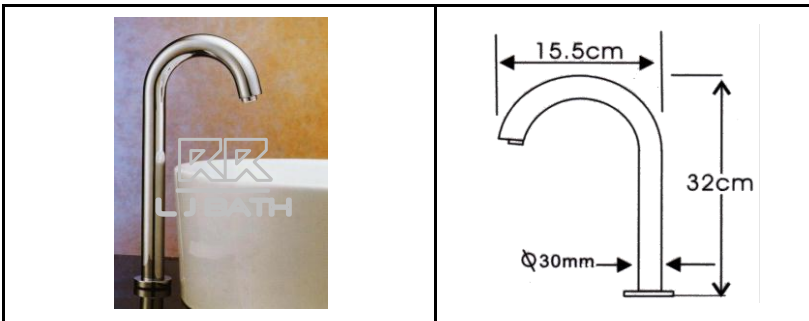

RR [IMPORT]
RCH - F 910-32
Basin Faucet High Spout
Automatic Sensor
(Battery operated)