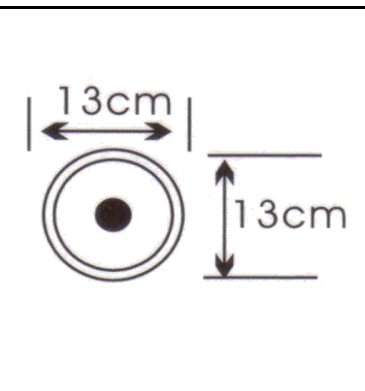

RR [IMPORT]
RCH - US 104
Concealed Box Type
Urinal Automatic Sensor
(AC & DC)