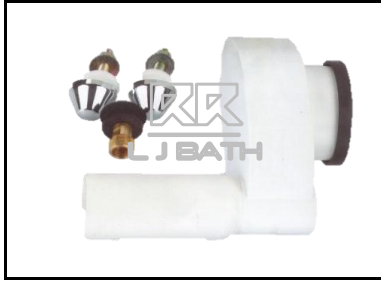

RR [LOCAL]
RFM - 304
 Bitumen gasket

RR [LOCAL]
RBT - WCC 0
 Straight connector

RR [LOCAL]
RBT - WCC 01
 Off-set connector 1"

RR [LOCAL]
RBT - WCC 02
 Off-set connector 2"

RR [IMPORT]
RVT - D 401
 Urinal trap c/w screw