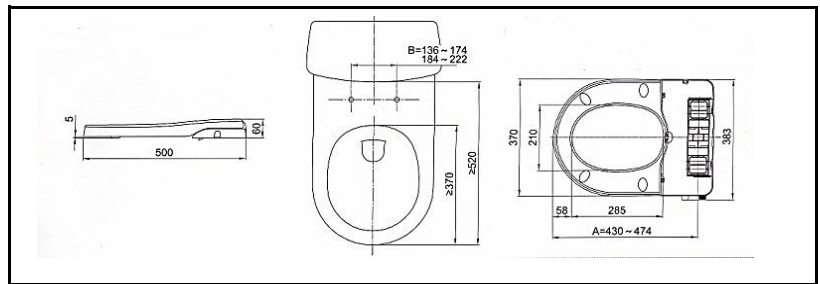

L J BATH - WATER CLOSET 3

RR [IMPORT]

RW - FB 106

American Elongated **Smart Bidet** Wash Seat & Cover (Soft Closing)

500 x 370 x 62 mm

RR [IMPORT]

RW - FB 104

European Style **Smart Bidet** Wash Seat & Cover (Soft Closing)