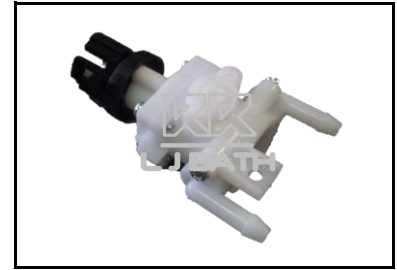

RR [IMPORT]
RVT - F 501
 WC & Urinal bracket screw
 c/w chrome cap in set

ANA [THAILAND]
RBM - T2W
 1/2" Angle valve with
 2 outlet

L J BATH - WATER CLOSET 20

RR [IMPORT]
RW - FB 46 DN
Smart Bidet Double
Nozzle Valve