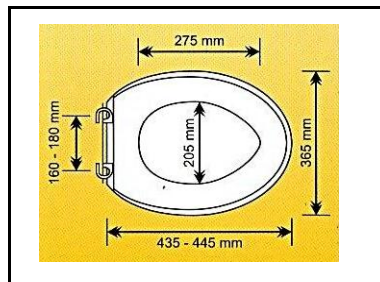

RR [IMPORT]
RTP - 4101 A
Regular Seat & Cover
Heavy Duty [H/D]