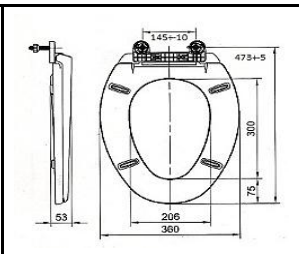

RR [IMPORT]

RW - FB 104

European Style **Smart Bidet** Wash Seat & Cover (Soft Closing)

500 x 370 x 60 mm

RR [IMPORT]

RW - TC 365

Elongated seat and cover soft closing