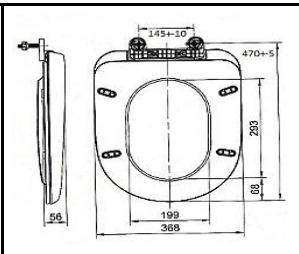

RR [IMPORT]

RW - TC 830

EUROPEAN seat and cover soft closing