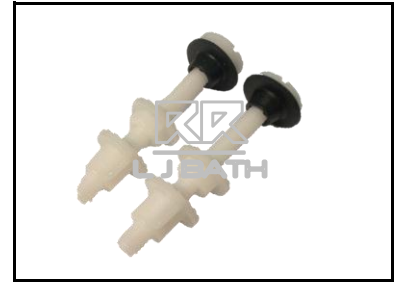

RR [IMPORT]
RVT - F 108
 WC flexible outlet
 connector

RR [IMPORT]
RVT - F 101
 WC Outlet P trap
 covert to S trap

RR [LOCAL]
RTP - T 1061
 2" Urinal connector c/w
 accessories

RR [LOCAL]
RTP - T 1062
 2" Urinal connector c/w
 accessories

RR [LOCAL]
RTP - T 1063
 1 1/2" Urinal connector c/w
 accessories

L J BATH - WATER CLOSET 17

RR [LOCAL]
RFM - 932
Tank & bowl off-set screw

RR [LOCAL]
RAM - 118
Tank & bowl screw

RR [LOCAL]
RAM - 118-F
Tank & bowl screw