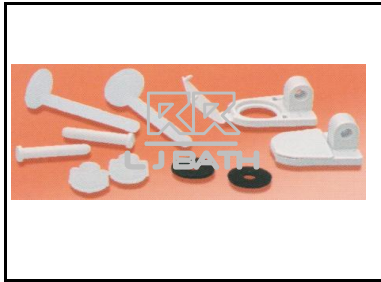

RR [IMPORT]
RVT - F 505-1
Seat & cover screw
21.2 x 14 x 41.3 mm

L J BATH - WATER CLOSET 18

RR [LOCAL]
RCY - 233
S & C bracket & screw

RR [LOCAL]
RCY - 224
S & C off-set screw

RR [LOCAL]
RP - 4121
Seat & Cover Bracket &
Screw set