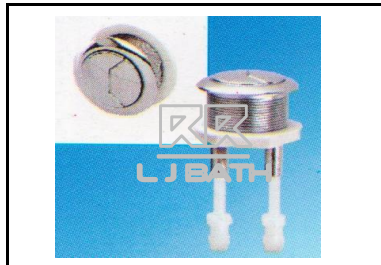

RR [IMPORT]
RAM - 1046
Dual flush top push
button 38mm