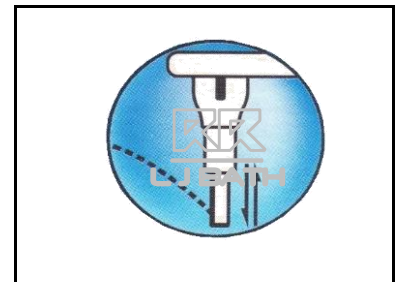

Johnson Suisse
 [Maple Seat]

Johnson Suisse
 Monte Carlo

ECONEX

CF-86AK

RR [LOCAL]
RTP - 4128
 SQUARE Seat & Cover
 H/D for Monte Carlo Use

RR [IMPORT]
RCS - YJ 6098 A
JET washer standard
 universal type

SANLUX [LOCAL]
RWC - 104- NZ
 Nozzle head only
 for sanlux bidet