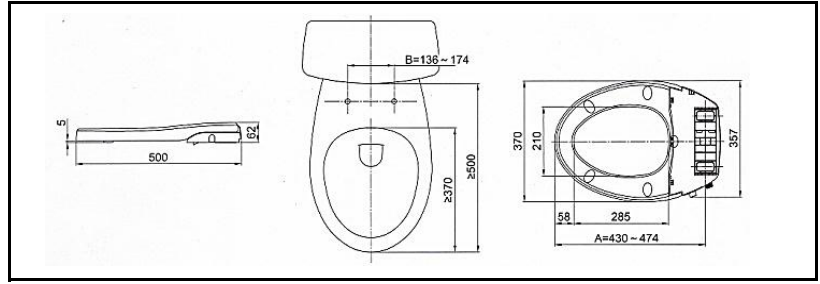

L J BATH - WATER CLOSET 3

RR [IMPORT]

RW - FB 106

American Elongated **Smart Bidet** Wash Seat & Cover (Soft Closing)

500 x 370 x 62 mm

RR [IMPORT]

RW - FB 104

European Style **Smart Bidet** Wash Seat & Cover (Soft Closing)