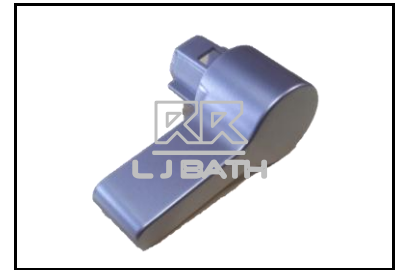

RR [IMPORT]
RW - FB 46 LN
Smart Bidet Lever
Knob