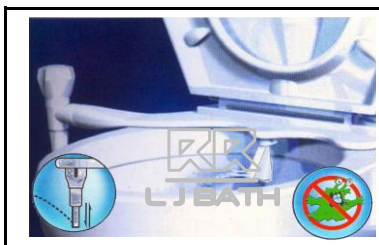

SANLUX [LOCAL]
BIDET 104
Universal bidet washer
Anti-bacterial material
Retractable bidet nozzle