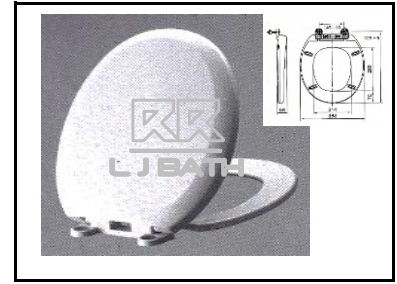

RR [IMPORT]
RW - 1606
ROUND Seat and
cover soft closing