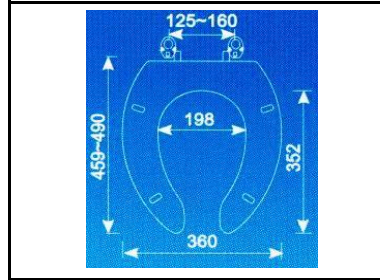

L J BATH - WATER CLOSET 1

RR [IMPORT]
RAM - 048
ELONGATED seat & cover
 Heavy Duty

RR [IMPORT]
RAM - 102
ELONGATED seat & cover
 open front Heavy Duty

RR [IMPORT]
RAM - 118
ELONGATED Dual Seat
 w/cover [Soft-closing]