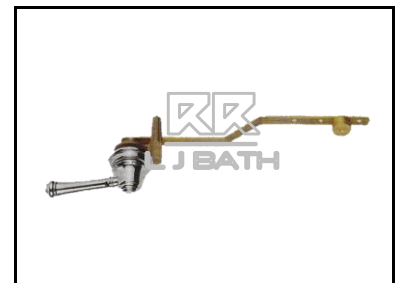

RR [IMPORT]
RW - B 5081-1
Solid Brass Front
Flush Lever 230mm