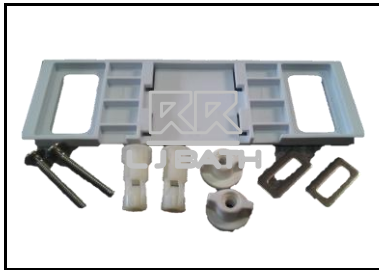

RR [IMPORT]
RW - FB 46 SC
Smart Bidet Base Bracket
c/w Accessories