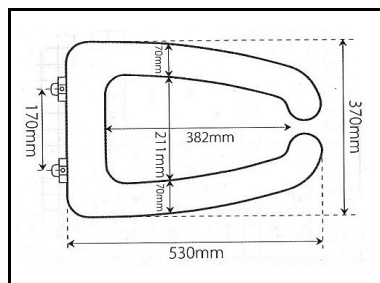

TECHPLUS [LOCAL]
RTP - 8103
Open front -single flap
PP seat c/w S/S Hinge