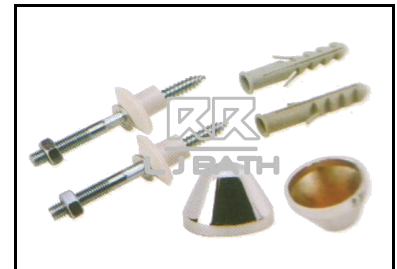

RR [LOCAL]
RTP - T 1064
 MS urinal bracket
 size: 118.6 x 30.1 mm

RR [LOCAL]
RTP - T 1064
 MS basin bracket
 size: 86.7 x 49.7 mm

RR [IMPORT]
RVT - F 503
 WC cap c/w screw
 in set

RR [IMPORT]
RBM - PH 001
 WC ABS cap

RR [IMPORT]
RVT - F 501
 WC & Urinal bracket screw
 c/w chrome cap in set

ANA [THAILAND]
RBM - T2W
 1/2" Angle valve with
 2 outlet

L J BATH - WATER CLOSET 20

RR [IMPORT]
RW - FB 46 DN
Smart Bidet Double
Nozzle Valve