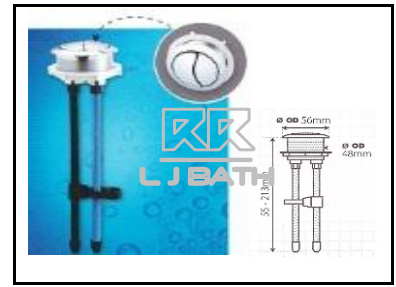

RR [IMPORT]
RVT - C 205
 38mm dual flush
 button only

L J BATH - WATER CLOSET 9

RR [IMPORT]
RVT - C 202
48mm Dual flush
top push

RR [IMPORT]
RVT - C 201
58mm Dual flush
top push

RR [LOCAL]
RTP - 1042
Dual flush top push round
button in 48mm