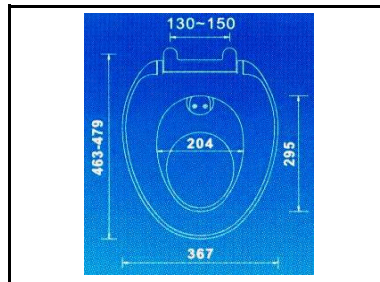

L J BATH - WATER CLOSET 1

RR [IMPORT]
RAM - 048
ELONGATED seat & cover
 Heavy Duty

RR [IMPORT]
RAM - 102
ELONGATED seat & cover
 open front Heavy Duty

RR [IMPORT]
RAM - 118
ELONGATED Dual Seat
 w/cover [Soft-closing]