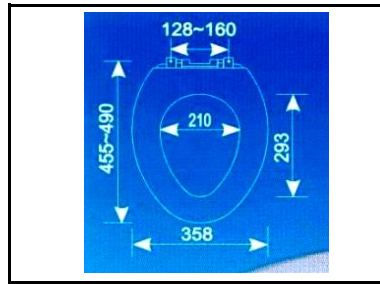

L J BATH - WATER CLOSET 1

RR [IMPORT]
RAM - 048
ELONGATED seat & cover
 Heavy Duty

RR [IMPORT]
RAM - 102
ELONGATED seat & cover
 open front Heavy Duty

RR [IMPORT]
RAM - 118
ELONGATED Dual Seat
 w/cover [Soft-closing]