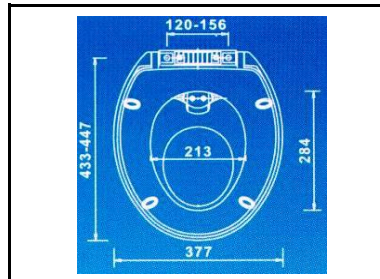

L J BATH - WATER CLOSET 1

RR [IMPORT]
RAM - 048
ELONGATED seat & cover
 Heavy Duty

RR [IMPORT]
RAM - 102
ELONGATED seat & cover
 open front Heavy Duty

RR [IMPORT]
RAM - 118
ELONGATED Dual Seat
 w/cover [Soft-closing]