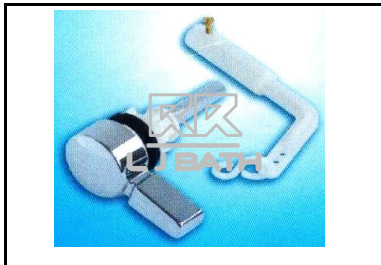

RR [LOCAL]
RFM - PL
Chrome side plastic lever
in full turn with 4" arm