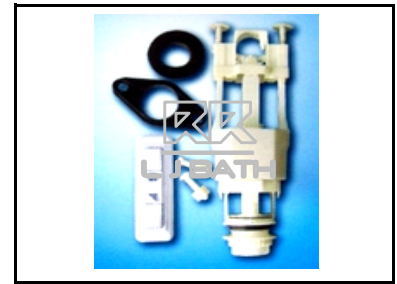

RR [IMPORT]
RVT - B 20302
 62mm 1 pc flapper valve

RR [IMPORT]
RVT - B 30102
 1 pc Dual Flush Outlet Valve
 in Air activation

RR [LOCAL]
RTP - 1050
 1pc Flapper outlet valve
 in 50mm

Fluidmaster [USA]
RFM - 507 TM
1pc Toilet flush valve

TOTO [THAI]
RBM - S 260
 1pc Outlet valve
 in brass

L J BATH - WATER CLOSET 5

RR [IMPORT]
RAM - 286
 Dual Flush valve 55mm

RR [IMPORT]
RVT - B 30101
 Dual Flush Outlet Valve
 55mm in Air activation

GBH [LOCAL]
FM - 116
GBH S[2] Dual flush

RR [LOCAL]
RTP - S300A-LP
 Dual top push outlet
 valve in 40mm

RR [LOCAL]
RFM-02 PB
 Top push button flush valve
 55mm

RR [IMPORT]
RAM - 240
Single top push 55mm

RR [LOCAL]
RTP - S200A-LP
 Single top push outlet
 valve in 40mm