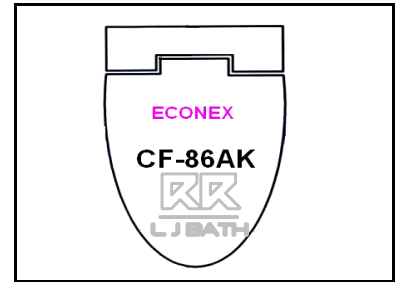

ECONEX

CF-86AK