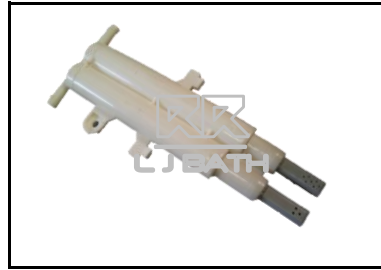

L J BATH - WATER CLOSET 20

RR [IMPORT]
RW - FB 46 DN
Smart Bidet Double
Nozzle Valve