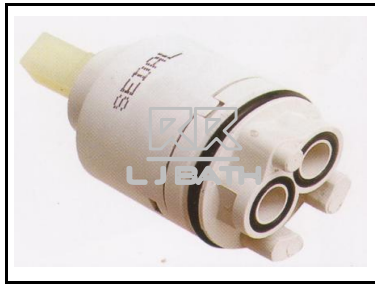

SEDAL [SPAIN]
RSD -D 42 L
42mm [42.4] Ceramic
cartridge in single pin