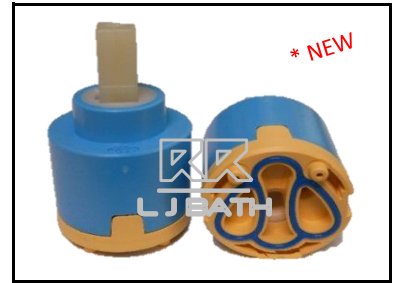

KCG [TAIWAN]
RKCG-40
40mm Ceramic Cartridge
Outlet in-Front