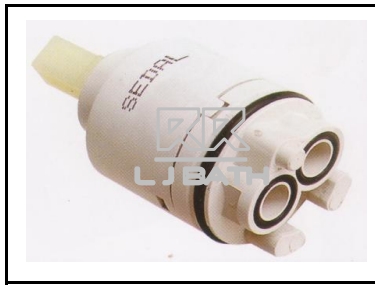

SEDAL [SPAIN]
RSD -D 36 L
36mm [35.6] Ceramic
cartridge in single pin