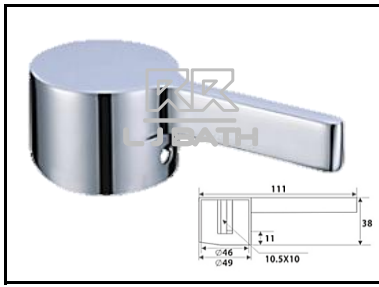

L J BATH - BASIN 17

RR (IMPORT)
RDH - H 101
40mm Single Lever
Mixer Handle (111mm)