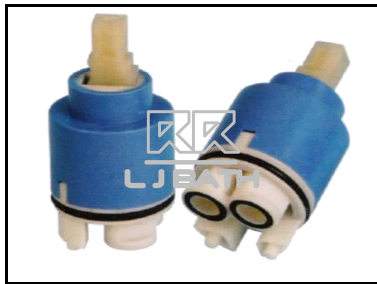

RR [FRANCE]
RBM - S194
40mm L ceramic cartridge