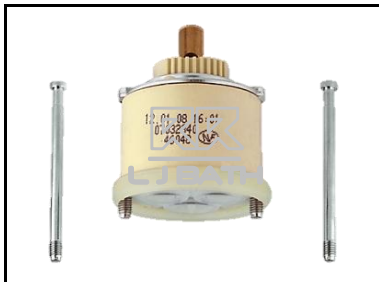

RR [IMPORT]
RSX - 5000
 25mm ceramic cartridge
 [Basin]

RR [import]
RSX - 7000
 35mm ceramic cartridge
 [Screw type]

RR [IMPORT]
RSX - 6500
 26mm Cold tap ceramic
 cartridge in fully brass

RR [IMPORT]
RSX - 5000 L
 25mm Ceramic
 Cartridge

RR [IMPORT]
RSX - 8000
 40mm ceramic cartridge
 [Screw type]

GROHE [GERMANY]
46048-S
 48mm ceramic cartridge

AMERICAN STANDARD
RBM - 40400
 40mm ceramic cartridge

AMERICAN STANDARD
RBM - 47400
 47mm ceramic cartridge