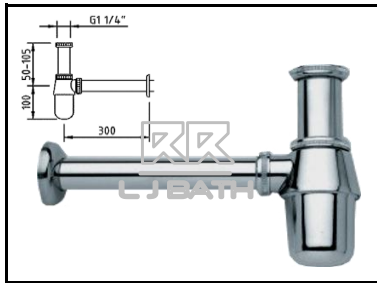

RR [IMPORT]
RAN - B920
Bottle trap in 30cm H.rod