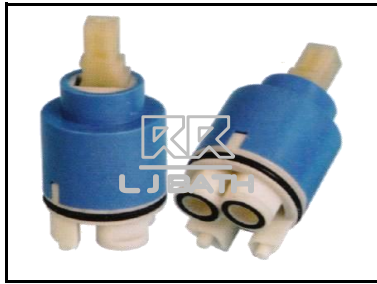

RR [IMPORT]
RCP - 35 I
 Insert Cover for
 Ceramic Cartridge 35 mm

RR [IMPORT]
RCP - 40 I
 Insert Cover for
 Ceramic Cartridge 40 mm

L J BATH - **BASIN 9**

RR [FRANCE]
RBM - S193
 35mm S ceramic cartridge