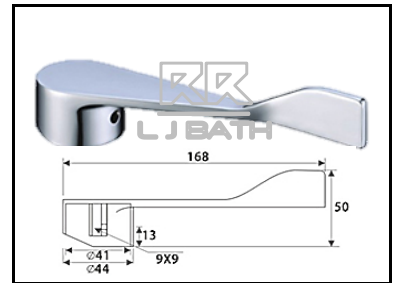

RR (IMPORT)
RDT - F18
40mm Single Lever
Mixer Handle (168mm)