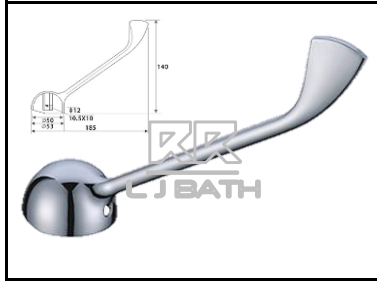

RR [IMPORT]
RDT - B-2
 35mm Handicap single lever
 handle [L : 170mm]

RR [IMPORT]
RDH - H 9
 40mm Handicap single lever
 handle [L : 170mm]

RR [IMPORT]
RDH - F 1
 35mm Single Lever
 Mixer Handle (115mm)