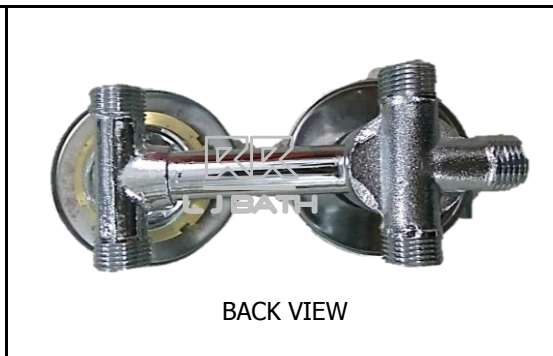

RR [IMPORT]
RCS - D25- X
Five way bath diverter
with Cross handle

BACK VIEW