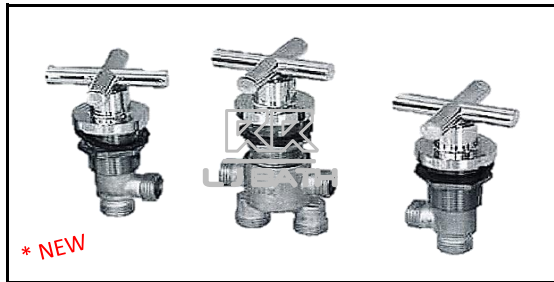

L J BATH - BATH 11

* NEW

* NEW

BACK VIEW

* NEW