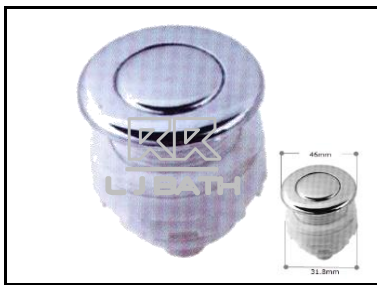

RR [IMPORT]
RJL - 5038-1
 Jacuzzi air switch
 in brass chrome

RR [IMPORT]
RJL - 8082-2
 Jacuzzi air control switch
 in brass chrome

RR [IMPORT]
RJL - 1097-2
 Jacuzzi air control switch
 in brass chrome

RR [IMPORT]
RJL - 5038-2
 Jacuzzi air control switch
 in brass chrome

RR [IMPORT]
RJL - 2000
 Jacuzzi air switch

RR [IMPORT]
RJL - 2001
 Jacuzzi air control switch

L J BATH - BATH 10

RR [IMPORT]
RJL - 8013
 Single hole switch cover

RR [IMPORT]
RJL - 6006
 Jacuzzi air switch

RR [IMPORT]
RJL - 6007
 Jacuzzi air control switch

RR [IMPORT]
RJL - 6001
 Double hole switch cover

RR [UK]
RRS - 319736
 Pump air switch
 c/w hose 2.0 meter

RR [IMPORT]
RJL - 8033
 80mm **ABS** chrome nozzle