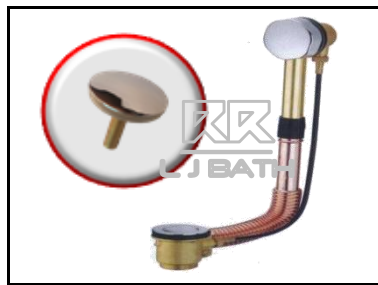

L J BATH - BATH 1

RR [IMPORT]
RAN - 1850
Bath pop up waste
metal knob & plug

RR [IMPORT]
RAN - 1850-1
Bath pop up waste long cable
1meter metal knob & plug

RR [IMPORT]
RAN - 1890
Brass bath pop-up waste
metal knob & small plug

RR [IMPORT]
RAN - 1850-B
Bath pop up waste
metal knob & big plug

RR [IMPORT]
RAN - 1850-1-B
Bath pop up waste long cable
1 meter metal knob & big plug

RR [IMPORT]
RAN - 1890-B
Brass bath pop-up waste
metal knob & big plug

RR [IMPORT]
RAN - 1840-S
Bath Step On Waste
C/w Small stopper

RR [IMPORT]
RAN - 1840-B
Bath Step On Waste
C/w Big Stopper

RR [IMPORT]
RAN - 1830
Brass bath step on waste
metal o/flow & small stopper

RR [IMPORT]
RAN - 1840-S
Bath Step On Waste long cable
1meter C/w Small stopper