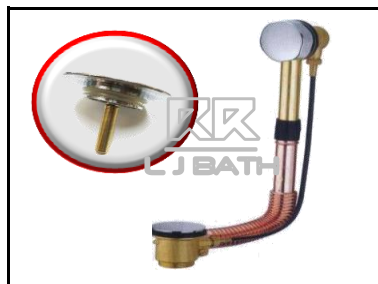

L J BATH - BATH 1

RR [IMPORT]
RAN - 1850
Bath pop up waste
metal knob & plug

RR [IMPORT]
RAN - 1850-1
Bath pop up waste long cable
1meter metal knob & plug

RR [IMPORT]
RAN - 1890
Brass bath pop-up waste
metal knob & small plug

RR [IMPORT]
RAN - 1850-B
Bath pop up waste
metal knob & big plug

RR [IMPORT]
RAN - 1850-1-B
Bath pop up waste long cable
1 meter metal knob & big plug

RR [IMPORT]
RAN - 1890-B
Brass bath pop-up waste
metal knob & big plug