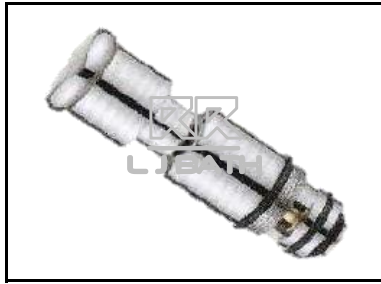

L J BATH - BATH 6

RR [IMPORT]
RKL - F 134
Concealed Mixer Diverter