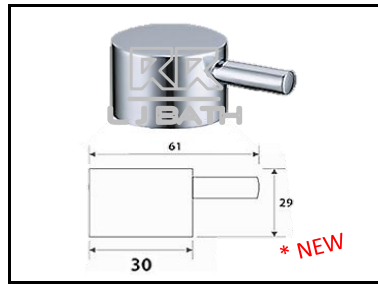

RR [IMPORT]
RBT - D2
 Diverter knob
 [Dia:23.5mm -20mm H 23.6mm]

RR [IMPORT]
RBT - D3
 Diverter knob
 [Dia:19mm -15mm H 19mm]

RR [IMPORT]
RBT - D4
 Diverter knob
 [Dia:21mm -17mm H 20mm]

RR [LOCAL]
RD - D08
 Diverter for exposed
 bath mixer

RR [LOCAL]
RPM - M30
 1/2" Diverter valve
 for exposed bath mixer

RR [LOCAL]
RD - D09
 Diverter lever handle
 c/w index

L J BATH - BATH 5

RR (IMPORT)
RCX - CH-E42 S
 25mm Diverter Handle
 (Length: 40mm)

RR (IMPORT)
RCX - CH-E34
 30mm Diverter Handle
 (Length: 61mm)