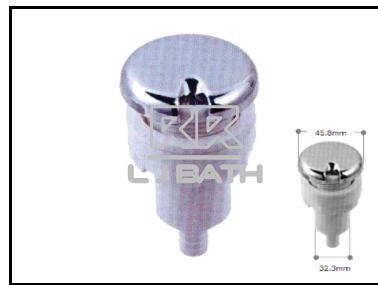

RR [IMPORT]
RJL - 5038-1
 Jacuzzi air switch
 in brass chrome

RR [IMPORT]
RJL - 8082-2
 Jacuzzi air control switch
 in brass chrome

RR [IMPORT]
RJL - 1097-2
 Jacuzzi air control switch
 in brass chrome

RR [IMPORT]
RJL - 5038-2
 Jacuzzi air control switch
 in brass chrome

RR [IMPORT]
RJL - 2000
 Jacuzzi air switch

RR [IMPORT]
RJL - 2001
 Jacuzzi air control switch

L J BATH - BATH 10

RR [IMPORT]
RJL - 8013
 Single hole switch cover

RR [IMPORT]
RJL - 6006
 Jacuzzi air switch

RR [IMPORT]
RJL - 6007
 Jacuzzi air control switch

RR [IMPORT]
RJL - 6001
 Double hole switch cover

RR [UK]
RRS - 319736
 Pump air switch
 c/w hose 2.0 meter

RR [IMPORT]
RJL - 8033
 80mm **ABS** chrome nozzle