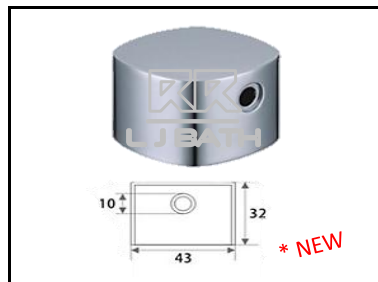

RR (IMPORT)
RCX - CH-E36
43mm Diverter Handle