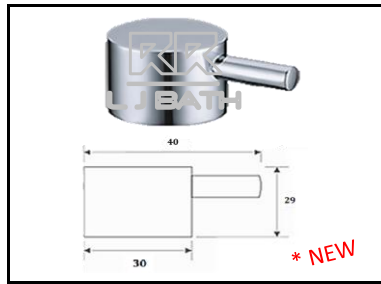

L J BATH - BATH 5

RR (IMPORT)
RCX - CH-E42 S
25mm Diverter Handle
(Length: 40mm)