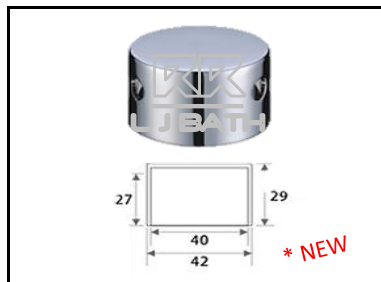

RR (IMPORT)
RCX - CH-E3
40mm Diverter Handle