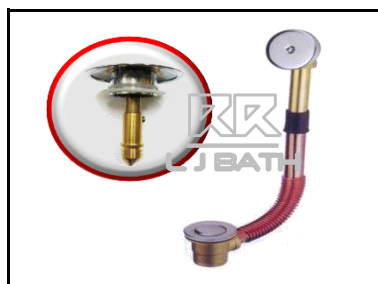

RR [IMPORT]
RAN - 1850-B
Bath pop up waste
metal knob & big plug

RR [IMPORT]
RAN - 1850-1-B
Bath pop up waste long cable
1 meter metal knob & big plug

RR [IMPORT]
RAN - 1890-B
Brass bath pop-up waste
metal knob & big plug

RR [IMPORT]
RAN - 1840-S
Bath Step On Waste
C/w Small stopper

RR [IMPORT]
RAN - 1840-B
Bath Step On Waste
C/w Big Stopper

RR [IMPORT]
RAN - 1830
Brass bath step on waste
metal o/flow & small stopper

RR [IMPORT]
RAN - 1840-S
Bath Step On Waste long cable
1meter C/w Small stopper

RR [IMPORT]
RAN - 1840-1-B
Bath Step On Waste long cable
1meter C/w BIG stopper

RR [IMPORT]
RAN - 1830-B
Brass bath step on waste
metal o/flow & big stopper

L J BATH - BATH 2

SAS [FRANCE]
TBR7S [V007]
 Bath pop up waste
 abs knob & s/s plug