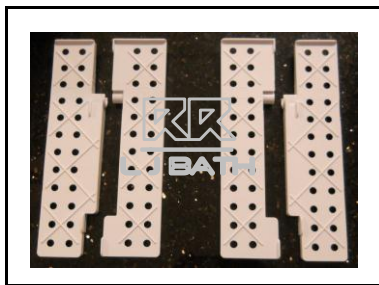

NICOLL [IMPORT]
RBT - TV 2520
Access Flap-Doors
For 2 wall-tiles [250 x 200]

NICOLL [IMPORT]
RAK-50
Access flap door's component
hinges in (4 pieces)
[A , B , C & D]