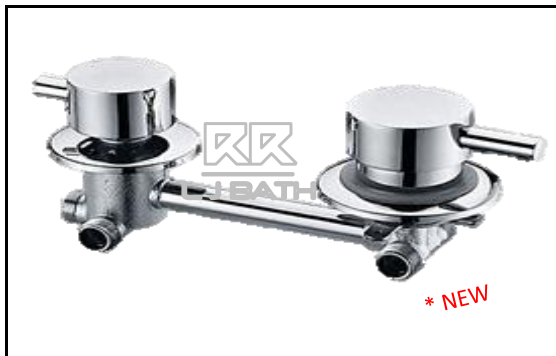

RR [IMPORT]
RCS - F6
 Bath mixer extendable
 wall union with stop valve

RR [IMPORT]
RCS - F5
 Bath mixer extendable
 wall union with stop valve

L J BATH - BATH 11

RR [IMPORT]
RCS - F 78
 Bath Pillar Union Off Set 1"
 [In: 1/2" Out: 3/4"]

RR [IMPORT]
RWT - W4
 3/4" Flat filter washer

RR [IMPORT]
RWT - W10
 3/4" HOSE WASHER
 23.7mm x 14.4mm x 3.5mm

RR [IMPORT]
RCS - 34
 3/4" Back Nut For Bath Mixer
 [Pair]

* NEW

RR [IMPORT]
RCS - D25- X
 Five way bath diverter
 with Cross handle