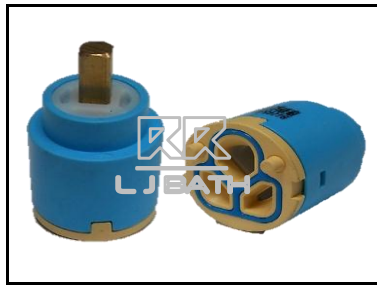

KCG [TAIWAN]
RKCG-25 D
25mm Ceramic Cartridge
Diverter