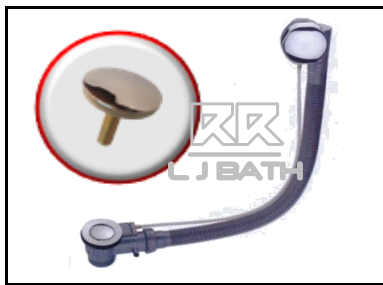

L J BATH - BATH 1

RR [IMPORT]
RAN - 1850
Bath pop up waste
metal knob & plug

RR [IMPORT]
RAN - 1850-1
Bath pop up waste long cable
1meter metal knob & plug

RR [IMPORT]
RAN - 1890
Brass bath pop-up waste
metal knob & small plug

RR [IMPORT]
RAN - 1850-B
Bath pop up waste
metal knob & big plug

RR [IMPORT]
RAN - 1850-1-B
Bath pop up waste long cable
1 meter metal knob & big plug

RR [IMPORT]
RAN - 1890-B
Brass bath pop-up waste
metal knob & big plug