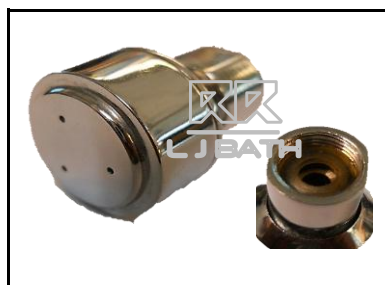

RR [LOCAL]
REX - HR9
 1/2" BATH / BASIN SPOUT
 23.5mm, LENGTH : 8 inches

RR [IMPORT]
RCS - 26885 A
 1/2" Bath spout c/w
 diverter for hose connection

RR [LOCAL]
SPT 810
 F 3/4" Long bath spout
 [165 mm]

RR [IMPORT]
RJL - 3021
 1/2" Swing bath spout
 [H: 220 mm]

L J BATH - BATH 9

RR [IMPORT]
RCH - D 08 - 2
 1/2" Swing bath spout
 [H: 280 mm]

RR [IMPORT]
RCH - 45
 Flange for bath concealed
 [40mm]

RR [IMPORT]
RCH - 35
 Flange for bath concealed
 [35mm]

RR [IMPORT]
RJL 3017
 Bathtub Jacuzzi Nozzle
 Spray Head [IT: 11mm]
 43.5 x 25.8

RR [IMPORT]
RJL - 8082-1
 Jacuzzi air switch
 in brass chrome

RR [IMPORT]
RJL - 1097-1
 Jacuzzi air switch
 in brass chrome