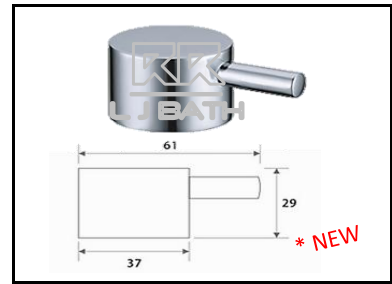

RR [IMPORT]
RBT - D2
 Diverter knob
 [Dia:23.5mm -20mm H 23.6mm]

RR [IMPORT]
RBT - D3
 Diverter knob
 [Dia:19mm -15mm H 19mm]

RR [IMPORT]
RBT - D4
 Diverter knob
 [Dia:21mm -17mm H 20mm]

RR [LOCAL]
RD - D08
 Diverter for exposed
 bath mixer

RR [LOCAL]
RPM - M30
 1/2" Diverter valve
 for exposed bath mixer

RR [LOCAL]
RD - D09
 Diverter lever handle
 c/w index

L J BATH - BATH 5

RR (IMPORT)
RCX - CH-E42 S
 25mm Diverter Handle
 (Length: 40mm)

RR (IMPORT)
RCX - CH-E34
 30mm Diverter Handle
 (Length: 61mm)