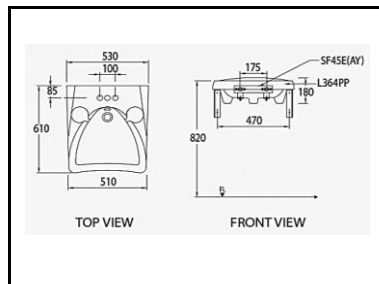

ECONEX
L 364 PP
Lempica Handicap Wash Basin
3 Semi-punched tap holes
with overflow
L 510 x W 610 x H 180mm