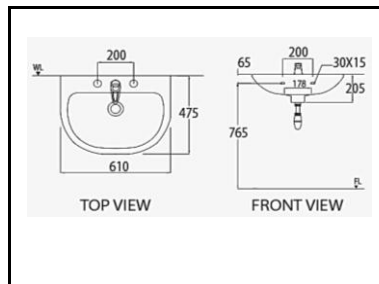

ECONEX
L 600 M
Lune Medical Wash Basin
3 Semi-punched tap holes
without overflow
L 610 x W 475 x H 205mm