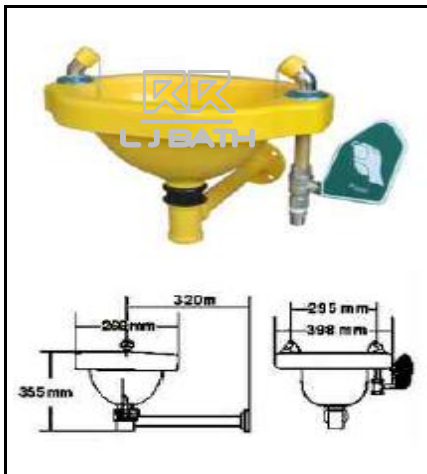

RR [LOCAL]
RPM - 3123
 1 1/2" [40mm] Plastic
 flexible drain hose

L J BATH - KITCHEN & MEDI LAB 22

RR [IMPORT]
RLP - HA 100
 Emergency Shower
 (Wall Mounted)

Specification:

- Head in ABS Plastic
- Shower valve 1/2" brass ball valve
- Water supply & outlet 1 1/4"
- Working pressure : 0.2 MPA - 0.8 MPA
- Water Flow : 76 L / Min
- Shower activation by PULL rod

RR [IMPORT]
RLP - HB 100
 Emergency Eye Washer Basin
 (Wall Mounted)

Specification:

- Bowl in ABS Plastic
- Shower valve 1/2" brass ball valve
- Water supply & outlet 1 1/4"
- Working pressure : 0.2 MPA - 0.8 MPA
- Water Flow : 76 L / Min
- Eye washer activation by FLAG handle

RR [IMPORT]
RLP - HE 100
 Emergency Eye Washer Basin
 c/w stand
 (Floor Mounted)

Specification:

- Bowl in ABS Plastic
- Shower valve 1/2" brass ball valve
- Water supply & outlet 1 1/4"
- Working pressure : 0.2 MPA - 0.8 MPA
- Water Flow : 76 L / Min
- Eye washer activation by FLAG handle