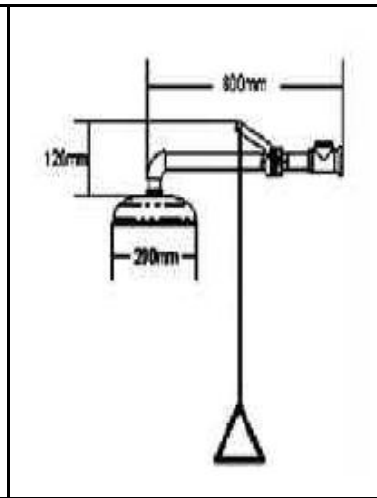

L J BATH - KITCHEN & MEDI LAB 22

RR [IMPORT]
RLP - HA 100
Emergency Shower
(Wall Mounted)

Specification:

- Head in ABS Plastic
- Shower valve 1/2" brass ball valve
- Water supply & outlet 1 1/4"
- Working pressure : 0.2 MPA - 0.8 MPA
- Water Flow : 76 L / Min
- Shower activation by PULL rod