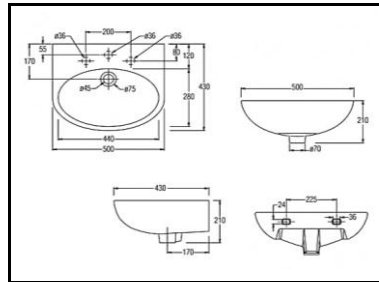

JOHNSON SUISSE
Boston 500
Clinical Wall-Hung Basin
500 x 430 x 210