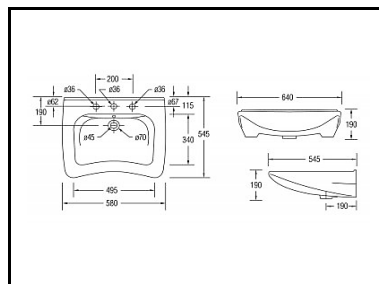

JOHNSON SUISSE
Handicap
Clinical Wall hung Basin
L 545 x W 640 x H 190mm