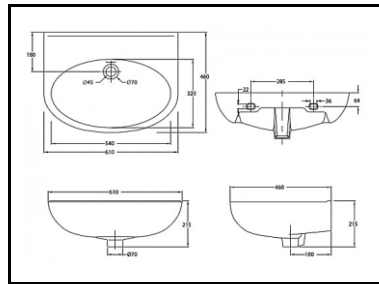

L J BATH - KITCHEN & MEDI LAB 10

JOHNSON SUISSE
Boston 600
Clinical Wall-Hung Basin
600 x 470 x 215