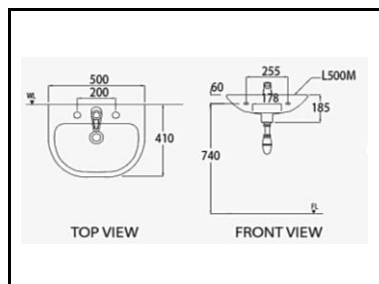

ECONEX
L 500 M
Lagerfeld Medical Wash Basin
3 Semi-punched tap holes
without overflow
L 500 x W 410 x H 185mm