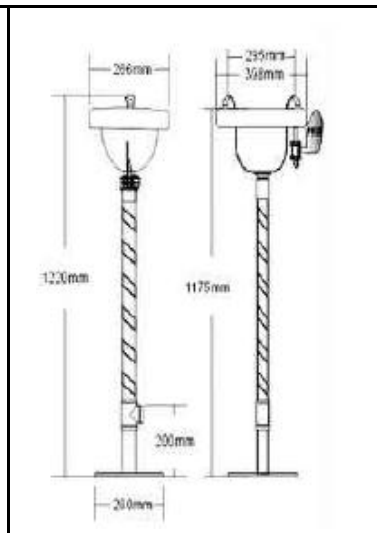

RR [IMPORT]
RLP - HE 100
Emergency Eye Washer Basin
c/w stand
(Floor Mounted)

Specification:

- Bowl in ABS Plastic
- Shower valve 1/2" brass ball valve
- Water supply & outlet 1 1/4"
- Working pressure : 0.2 MPA - 0.8 MPA
- Water Flow : 76 L / Min
- Eye washer activation by FLAG handle