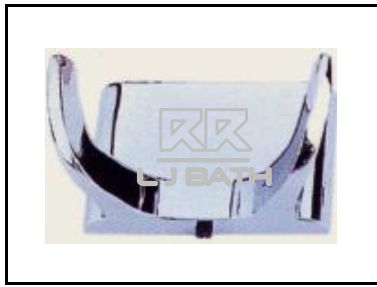

L J BATH - ACCESSORIES 1

RR [IMPORT]
RXT - 5717
 Double robe hook
 DIA 55mm X L 60 mm

RR [IMPORT]
RCW - 0125
 Chrome double robe hook

RR [LOCAL]
RSW - H 362
 Double hook in C.P

RR [IMPORT]
RCS - TA 130621
 S/Steel chrome double
 robe hook 95 x 55x 50

RR [IMPORT]
RMD - 5854-2
 Chrome Double hook

RR [IMPORT]
RCS - TA 140622
 S/Steel chrome double robe hook
 70 X 50 X 40 mm

RR [IMPORT]
RCS - 23-01
 DOUBLE ROBE HOOK IN
 CHROME

RR [IMPORT]
RWT - 9985
 Single Hook In chrome