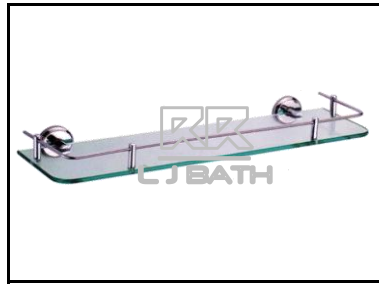

RR [IMPORT]
TB - 122413
 Long Bath Soap basket tray s/s chrome [Adjustable]
 600 x 200 x 80 mm

L J BATH - ACCESSORIES 7

RR [IMPORT]
AR - 240S - CP
 9" Corner glass shelf w/skirting
 240 x 240 mm

RR [IMPORT]
AR - 230 - CP
 9" Corner glass shelf
 320 x 225 mm

RR [IMPORT]
AR - 530 - CP
 21" Glass shelf
 530 x 120 mm

RR [IMPORT]
AR - 530S - CP
 21" Glass shelf w/skirting
 530 x 120 mm

RR [IMPORT]
TA - 120813
 21" Glass shelf w/skirting
 530 x 145 x 65 mm

RR [IMPORT]
RA - 628-4
 Lavatory soap dispenser
 4" spout length
 big bottle