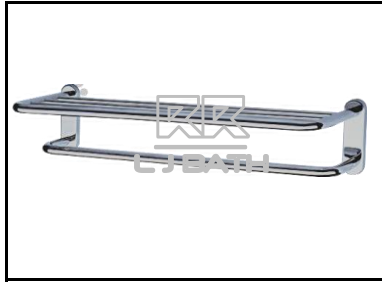

RR [IMPORT]
RCS - TA 130711
 S/Steel chrome Towel Ring
 185 x 175 x 70

RR [IMPORT]
RXT - 5270 S
 Plastic piece for towel ring
 spare

RR [IMPORT]
RBT - 4177
 Retractable cloth line
 Length: 3 meter

RR [IMPORT]
RBT - CL 4188
 RETRACTABLE CLOTH LINE C/W
 ROLLER FOR LONGER LASTING
 Length: 3 meter

L J BATH - ACCESSORIES 3

RR [IMPORT]
ANT - 101
 Towel shelf with rail
 L610 X W216 X H175 mm

RR [IMPORT]
ANT - 111
 Towel shelf with rail
 L 610 X W268 X H175

RR [IMPORT]
ANT - 108
 Towel shelf with rail
 L 610 X W268 X H 175 mm