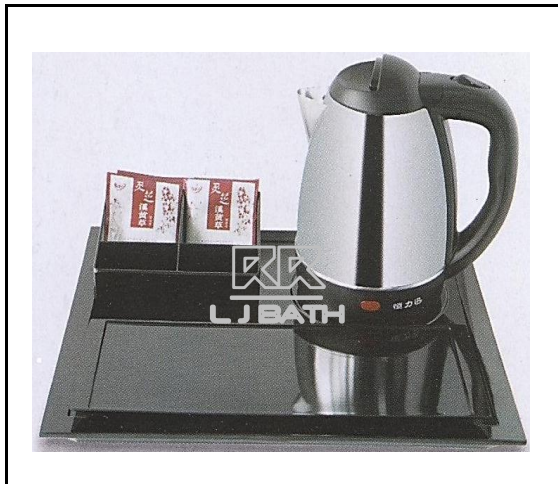

BRAND RR (IMPORT)
CODE RHS - K02 B
DES STAINLESS STEEL ELECTRIC
KETTLE IN 360°c ROTATE
C/W SACHET HOLDER, CUP
TRAY AND LARGE TRAY
CONCEALED ELEMENT
SPEC CAPACITY 1.2 LITER
1350w
LARGE TRAY: 385 X 308 X mm
SACHET HOLDER : 155 X 132 X mm
CUP TRAY: 335 X 132 X mm