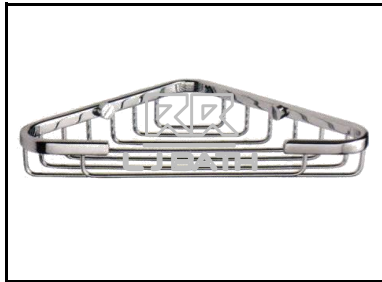

RR [IMPORT]
TB 120313
Soap basket S/S chrome
160 x 160 x 40 mm