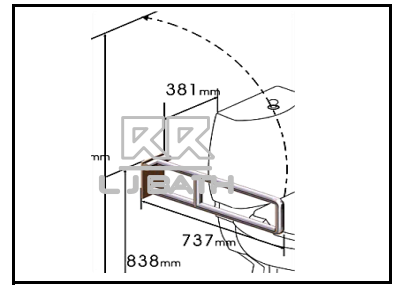

RR [IMPORT]
BNH - 9032
Swing -up support rail
800 x 32