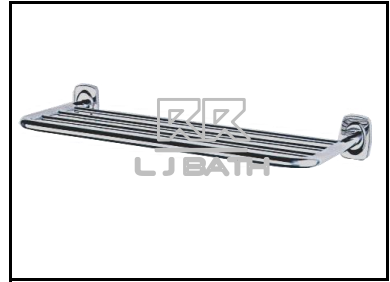

RR [IMPORT]
RCS - TA 130711
 S/Steel chrome Towel Ring
 185 x 175 x 70

RR [IMPORT]
RXT - 5270 S
 Plastic piece for towel ring
 spare

RR [IMPORT]
RBT - 4177
 Retractable cloth line
 Length: 3 meter

RR [IMPORT]
RBT - CL 4188
 RETRACTABLE CLOTH LINE C/W
 ROLLER FOR LONGER LASTING
 Length: 3 meter

L J BATH - ACCESSORIES 3

RR [IMPORT]
ANT - 101
 Towel shelf with rail
 L610 X W216 X H175 mm

RR [IMPORT]
ANT - 111
 Towel shelf with rail
 L 610 X W268 X H175

RR [IMPORT]
ANT - 108
 Towel shelf with rail
 L 610 X W268 X H 175 mm

RR [IMPORT]
BNT - 001
 Towel shelf with rail
 L610 X W215 X H142 mm

RR [IMPORT]
XT - 6108
 Towel shelf with rail
 L 610MM X W233 X H115 mm

RR [IMPORT]
XT - 6101
 Single towel shelf
 L536 X W215 X H72 mm