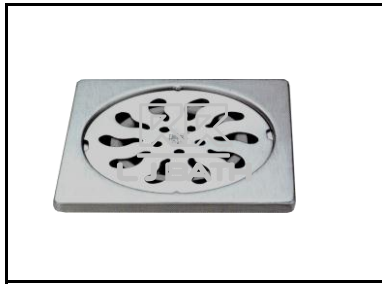

L J BATH - ACCESSORIES 13

RR [IMPORT]
RAR - 2044
4" x 4" S/steel floor grating
W 100 x L 100 X H 36