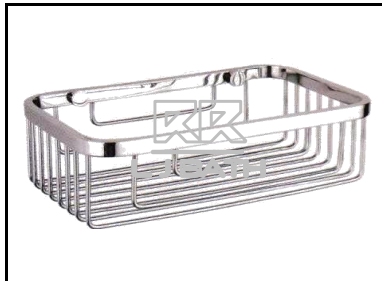

RR [IMPORT]
XT - 5470
 Soap basket
 DIA 55mm X W 150 X H 240mm

RR [IMPORT]
TB 120313
 Soap basket S/S chrome
 160 x 160 x 40 mm

RR [IMPORT]
TB 120113
 Soap basket S/S chrome
 140 X 140 X 40mm

RR [IMPORT]
TB - 121313
 Soap basket s/s chrome
 140 X 90 X 30mm