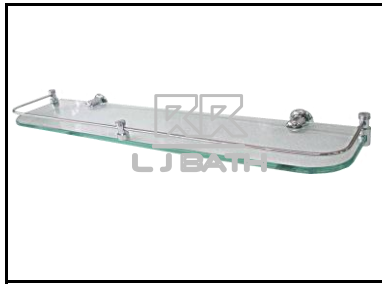

RR [IMPORT]
TB - 122413
 Long Bath Soap basket tray s/s chrome [Adjustable]
 600 x 200 x 80 mm

L J BATH - ACCESSORIES 7

RR [IMPORT]
AR - 240S - CP
 9" Corner glass shelf w/skirting
 240 x 240 mm

RR [IMPORT]
AR - 230 - CP
 9" Corner glass shelf
 320 x 225 mm

RR [IMPORT]
AR - 530 - CP
 21" Glass shelf
 530 x 120 mm

RR [IMPORT]
AR - 530S - CP
 21" Glass shelf w/skirting
 530 x 120 mm

RR [IMPORT]
TA - 120813
 21" Glass shelf w/skirting
 530 x 145 x 65 mm

RR [IMPORT]
RA - 628-4
 Lavatory soap dispenser
 4" spout length
 big bottle