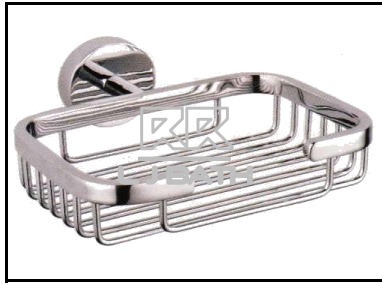

L J BATH - ACCESSORIES 6

RR [IMPORT]
TB 122213
Soap basket S/S chrome
140 X 125 X 50 mm