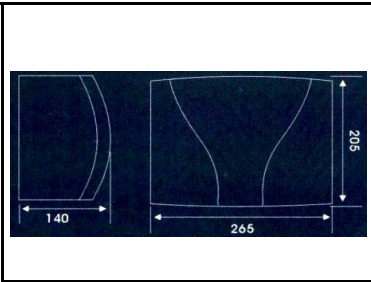

RR [IMPORT]
RHS - K03-SB
 ABS REC SACHET HOLDER
 125 X 97 X 27 mm

RR [IMPORT]
RHS - K02-SB
 ABS REC SACHET HOLDER
 150 X 115 X 48 mm

L J BATH - ACCESSORIES 15

RR [IMPORT]
RYG - 2000
 HAND DRYER
 1800w
 40'c - 54'c
 240 x 230 x 240mm