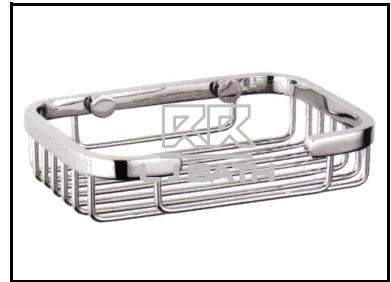

RR [IMPORT]
TB - 121313
Soap basket s/s chrome
140 X 90 X 30mm