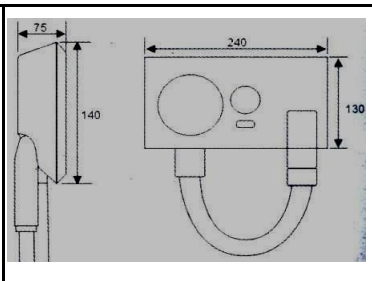

L J BATH - ACCESSORIES 16

RR [IMPORT]

RYG - 313B

Hand held hair dryer
c/w high and low switch
600w / 1000w
Max: 120°c
70 x 170 x 210mm

RR [IMPORT]

RYG - 313D

Hand held hair dryer
c/w high and low switch
and shaver socket
600w / 1000w
Max: 120°c
95 x 170 x 210 mm