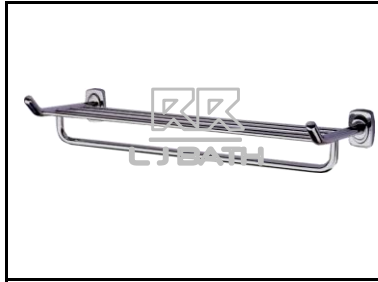

RR [IMPORT]
XT - 6108
Towel shelf with rail
L 610MM X W233 X H115 mm