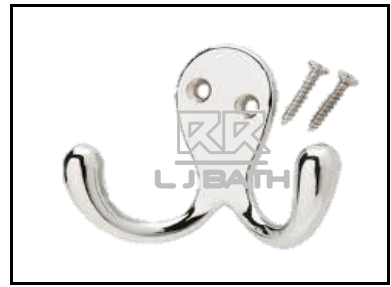

L J BATH - ACCESSORIES 1

RR [IMPORT]
RXT - 5717
 Double robe hook
 DIA 55mm X L 60 mm

RR [IMPORT]
RCW - 0125
 Chrome double robe hook

RR [LOCAL]
RSW - H 362
 Double hook in C.P

RR [IMPORT]
RCS - TA 130621
 S/Steel chrome double
 robe hook 95 x 55x 50

RR [IMPORT]
RMD - 5854-2
 Chrome Double hook

RR [IMPORT]
RCS - TA 140622
 S/Steel chrome double robe hook
 70 X 50 X 40 mm

RR [IMPORT]
RCS - 23-01
 DOUBLE ROBE HOOK IN
 CHROME

RR [IMPORT]
RWT - 9985
 Single Hook In chrome

RR [IMPORT]
RMD - 8254
 Chrome single hook
 Dia: 53.5mm

RR [IMPORT]
RMD - 5854
 Chrome single hook
 hook 75 x 70 x52

RR [IMPORT]
RCS - TA 180611
 S/Steel chrome single
 hook 75 x 70 x52

RR [IMPORT]
RCS - NL - 2
 ABS Black single hook
 Dia: 52 mm