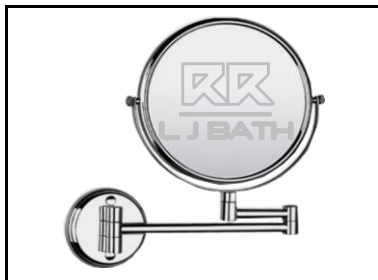

RR [IMPORT]
BNT - 001
 Towel shelf with rail
 L610 X W215 X H142 mm

RR [IMPORT]
XT - 6108
 Towel shelf with rail
 L 610MM X W233 X H115 mm

RR [IMPORT]
XT - 6101
 Single towel shelf
 L536 X W215 X H72 mm

RR [IMPORT]
RXT - 430
 Triple Swing arm
 L 395 X W35 X 230mm

RR [IMPORT]
RCS - B83
 8" Magnifying mirror [3x]
 in brass chrome

RR [IMPORT]
RCS - 5500
 MAGNIFYING MIRROR NUT
 ONLY

RR [IMPORT]
RY - K217
 8" Magnifying mirror

RR [IMPORT]
RY - K216
 8" Magnifying mirror

RR [IMPORT]
RY - K216-6
 6" Magnifying mirror

L J BATH - ACCESSORIES 4

RR [IMPORT]
ANT - 401-19-610
 Towel bar
 L 610MM X W80 X D19 mm

RR [IMPORT]
ANT - 401-19-762
 Towel bar
 L 762MM X W80 X D19 mm