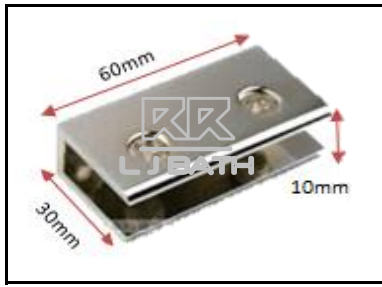

RR [IMPORT]
RHX - 126A05
 TISSUE BOX (**BLACK**)
 240 X 130 X 70

RR [IMPORT]
RHX - 126A06
 TISSUE BOX (**WHITE**)
 240 X 130 X 70

RR [IMPORT]
RWT - 3-05
 25mm Towel Bar
 Holder [End]

RR [IMPORT]
RWT - 3-06
 25mm Towel Bar
 Holder [Centre]

RR [IMPORT]
RAR - 230-CP-B
 Glass shelf bracket
 only

L J BATH - ACCESSORIES 12

RR [LOCAL]
JLS - 1211
 S/steel glass shelf bracket
 (Rectangular)
 60mm x 30mm x 10mm

*** NEW**
 RR [IMPORT]
JLS - 1214
 Glass shelf
 bracket only