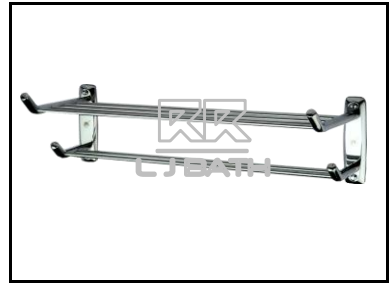

RR [IMPORT]
RXT - 708
 Towel hook
 DIA 25MM X L 50MM

RR [IMPORT]
RXT - 707
 Towel hook
 DIA 16MM X L 32MM

RR [IMPORT]
RXT - 5270
 Towel Ring
 DIA 55mm X W 165mm

RR [IMPORT]
RCS - TA 180711
 S/Steel chrome Towel Ring
 205 x 180 x 75

RR [IMPORT]
RCS - TA 130711
 S/Steel chrome Towel Ring
 185 x 175 x 70

RR [IMPORT]
RXT - 5270 S
 Plastic piece for towel ring
 spare

RR [IMPORT]
RBT - 4177
 Retractable cloth line
 Length: 3 meter

RR [IMPORT]
RBT - CL 4188
 RETRACTABLE CLOTH LINE C/W
 ROLLER FOR LONGER LASTING
 Length: 3 meter

L J BATH - ACCESSORIES 3

RR [IMPORT]
ANT - 101
 Towel shelf with rail
 L610 X W216 X H175 mm

RR [IMPORT]
ANT - 111
 Towel shelf with rail
 L 610 X W268 X H175

RR [IMPORT]
ANT - 108
 Towel shelf with rail
 L 610 X W268 X H 175 mm