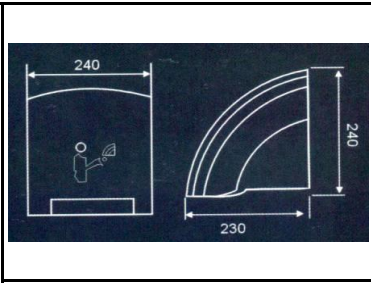

L J BATH - ACCESSORIES 15

RR [IMPORT]
RYG - 2000
HAND DRYER
1800w
40'c - 54'c
240 x 230 x 240mm