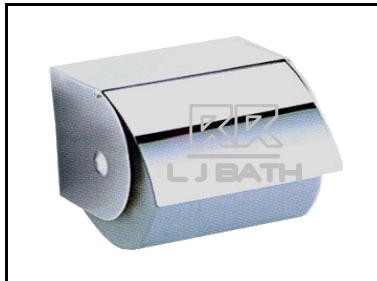

RR [IMPORT]
TD - 1122
Paper holder
W120 X L100 X H95 mm