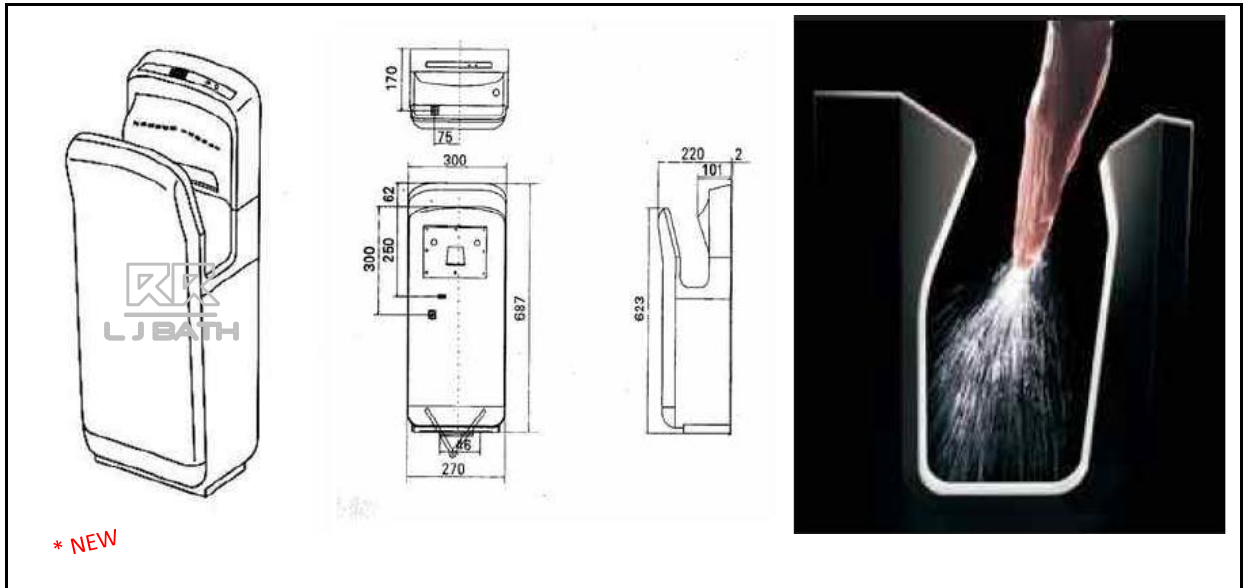

* NEW

RR [IMPORT]

RYG - 4100

Jet hand Dryer without brush

(220v / 50 Hz)

Motor Power : 650w

330 x 220 x 687mm

COLOUR: WHITE

Specification

Spraying speed of wind	Voltage/ frequency	Electric current	Power	Weight	Size
85-95M/S	220V/50Hz	3A	650W	11kg	330*220*687mm
		7.5A	650W + (1000 heater)