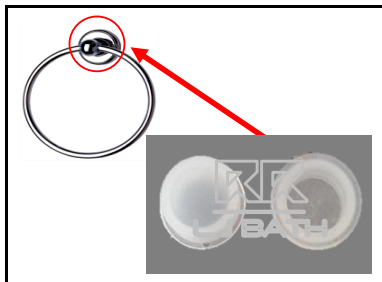

RR [IMPORT]
RXT - 5270 S
Plastic piece for towel ring
spare