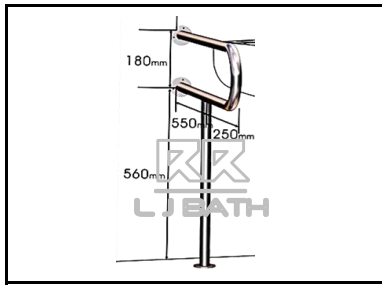

L J BATH - ACCESSORIES 5

RR [IMPORT]
BNH - 9010
U-Shape support rail
785 x 705 x 32