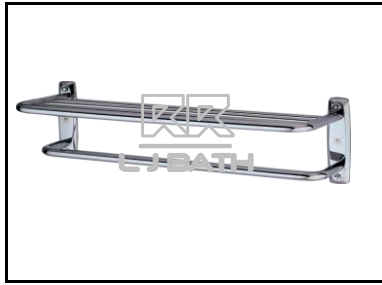

L J BATH - ACCESSORIES 3

RR [IMPORT]
ANT - 101
Towel shelf with rail
L610 X W216 X H175 mm