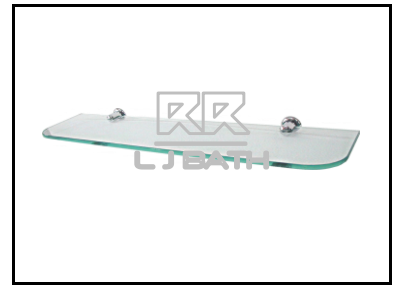

RR [IMPORT]
TB - 122413
 Long Bath Soap basket tray s/s chrome [Adjustable]
 600 x 200 x 80 mm

L J BATH - ACCESSORIES 7

RR [IMPORT]
AR - 240S - CP
 9" Corner glass shelf w/skirting
 240 x 240 mm

RR [IMPORT]
AR - 230 - CP
 9" Corner glass shelf
 320 x 225 mm

RR [IMPORT]
AR - 530 - CP
 21" Glass shelf
 530 x 120 mm

RR [IMPORT]
AR - 530S - CP
 21" Glass shelf w/skirting
 530 x 120 mm

RR [IMPORT]
TA - 120813
 21" Glass shelf w/skirting
 530 x 145 x 65 mm

RR [IMPORT]
RA - 628-4
 Lavatory soap dispenser
 4" spout length
 big bottle