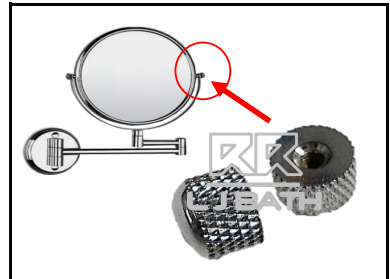

RR [IMPORT]
RCS - 5500
MAGNIFYING MIRROR NUT
ONLY