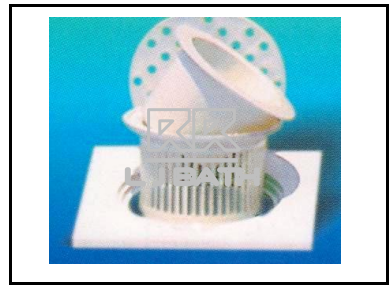

RR [LOCAL]
RPM - 3116
155 mm [6"] Plastic
floor grating c/w filter