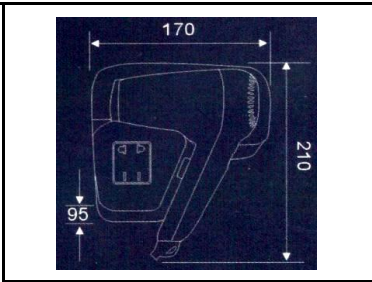

RR [IMPORT]

RYG - 313D

Hand held hair dryer
c/w high and low switch
and shaver socket
600w / 1000w
Max: 120°c
95 x 170 x 210 mm