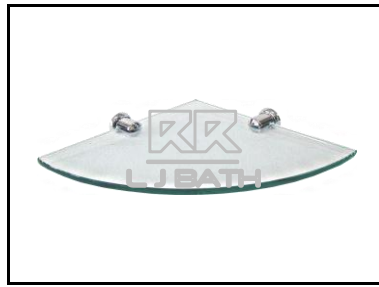

RR [IMPORT]
AR - 230 - CP
9" Corner glass shelf
320 x 225 mm