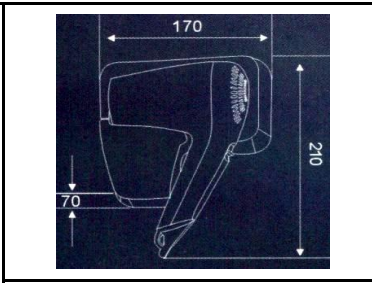

L J BATH - ACCESSORIES 16

RR [IMPORT]

RYG - 313B

Hand held hair dryer
c/w high and low switch
600w / 1000w
Max: 120°c
70 x 170 x 210mm