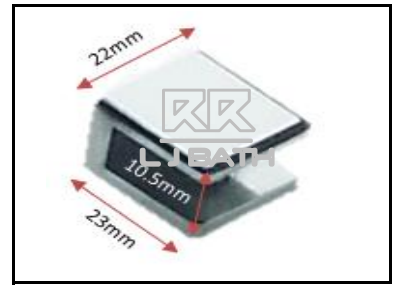

RR [IMPORT]
RAR - 230-CP-B
 Glass shelf bracket
 only

L J BATH - ACCESSORIES 12

RR [LOCAL]
JLS - 1211
 S/steel glass shelf bracket
 (Rectangular)
 60mm x 30mm x 10mm

*** NEW**
 RR [IMPORT]
JLS - 1214
 Glass shelf
 bracket only