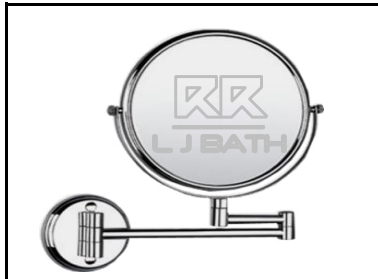

RR [IMPORT]
RCS - B83
8" Magnifying mirror [3x]
in brass chrome