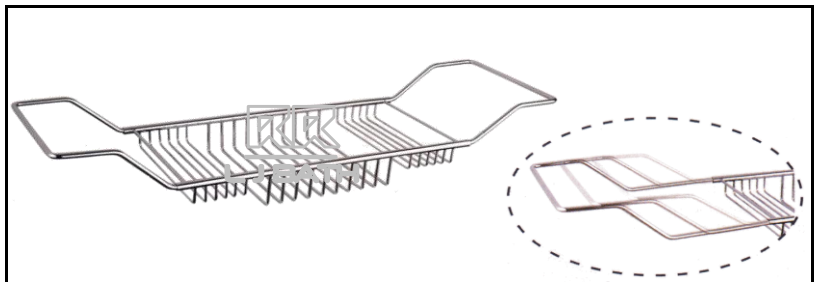

RR [IMPORT]
TB - 121613
 Soap basket s/s chrome
 200 x 120 x 60 mm

RR [IMPORT]
SC - 033
 Soap basket S/S chrome
 230 X 135 X 60 mm

RR [IMPORT]
SC - 034
 Soap basket S/S chrome
 325 x 195 x 75 mm

RR [IMPORT]
TB - 131112
 Soap basket s/s chrome
 200 x 120 x 40 mm