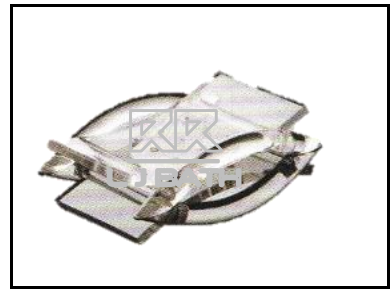

RR [IMPORT]
RHX - 074-02 C
ARCLALIC CLEAR SOAP DISH
110 X 85 X 20 mm