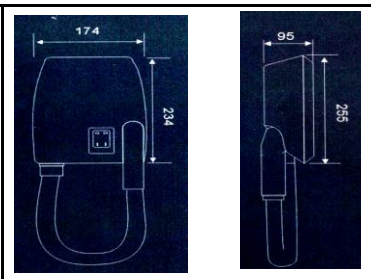

RR [IMPORT]
RYG - 700B
HAIR DRYER C/W Shaver
socket 220v
450w / 900w
Max: 120'c
174 x 95 x 255mm