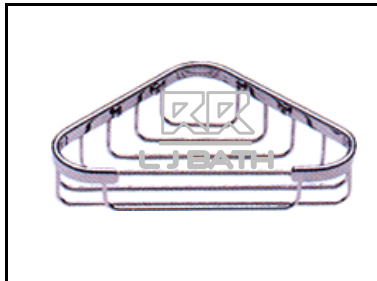

RR [IMPORT]
SC - 033
Soap basket S/S chrome
230 X 135 X 60 mm