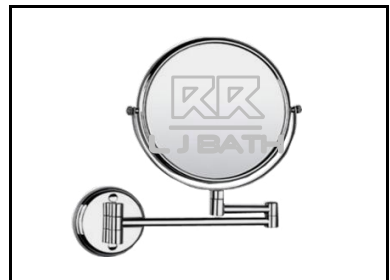

RR [IMPORT]
RXT - 430
 Triple Swing arm
 L 395 X W35 X 230mm

RR [IMPORT]
RCS - B83
 8" Magnifying mirror [3x]
 in brass chrome

RR [IMPORT]
RCS - 5500
 MAGNIFYING MIRROR NUT
 ONLY

RR [IMPORT]
RY - K217
 8" Magnifying mirror

RR [IMPORT]
RY - K216
 8" Magnifying mirror

RR [IMPORT]
RY - K216-6
 6" Magnifying mirror

L J BATH - ACCESSORIES 4

RR [IMPORT]
ANT - 401-19-610
 Towel bar
 L 610MM X W80 X D19 mm

RR [IMPORT]
ANT - 401-19-762
 Towel bar
 L 762MM X W80 X D19 mm