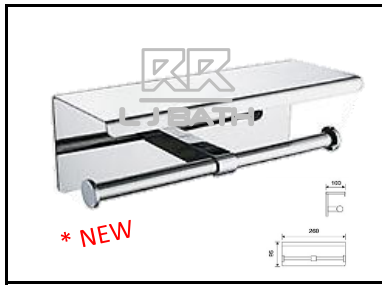

L J BATH - ACCESSORIES 9

RR [IMPORT]
Rjh - 71328
S/Steel Double paper holder
with cover (**HORIZONTAL**)
Length: 260mm