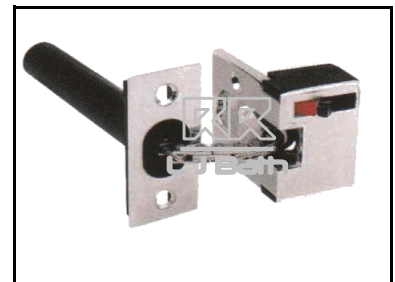

RR [IMPORT]
RLY - 9204 AB
 Zink alloy door guard
 with bumper in Antique

RR [IMPORT]
RLY - 9204 G
 Zink alloy door guard
 with bumper in Gold

RR [IMPORT]
RSW - 999 AC / PB
 Door chain bolt with latch
 in antique

RR [IMPORT]
RSW - ES 1000
 H/D S/steel chain bolt
 indicator

RR [IMPORT]
RLY - 9256 SS
 S/Steel chain bold
 with cover

RR [IMPORT]
RSW - G 666
 Door fold latch w/anti swing
 in Stainless steel

RR [IMPORT]
RSW - DL 25
 S/steel door latch (SMALL)
 39mm X 51mm

RR [IMPORT]
RLSS - 015
 Door guard with chain

L J BATH - HARDWARE 2

RR [IMPORT]
RSW-1729 B
4" S/steel door bumper

RR [IMPORT]
RSW-1729 A
4" S/steel door bumper
c/w hook

RR [IMPORT]
RSW - 1729B-G
4" S/Steel door bumper
in Gold