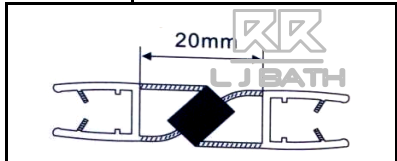

GLASS PROFILE [Indent Order only]
Profile size: 6,8,10&12mm[Glass]

008A [Magnet]

008B [Magnet]

008C [Magnet]

008H1 [Magnet]

001

003

002