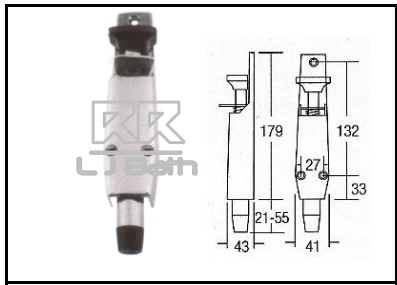

L J BATH - HARDWARE 3

RR [IMPORT]
RLSS - DH 031ZA
Door Stopper in chrome
H 179 x W41mm