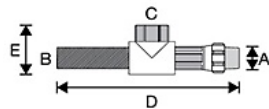

Male Tee with Female Branch

CODE	SIZE (mm)	A	B	C	D	E
HMTFB 25.½.½	25 x ½" x ½"	20	½"	½"	164	47
HMTFB 25.¾.½	25 x ¾" x ½"	26	¾"	½"	166	47
HMTFB 32.½.½	32 x ½" x ½"	20	½"	½"	171	47
HMTFB 32.¾.½	32 x ¾" x ½"	26	¾"	½"	173	47