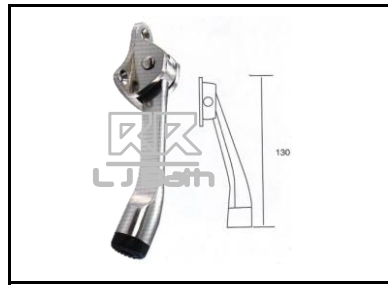

RR [IMPORT]
RSW - ES 1000
 H/D S/steel chain bolt
 indicator

RR [IMPORT]
RLY - 9256 SS
 S/Steel chain bold
 with cover

RR [IMPORT]
RSW - G 666
 Door fold latch w/anti swing
 in Stainless steel

RR [IMPORT]
RSW - DL 25
 S/steel door latch (SMALL)
 39mm X 51mm

RR [IMPORT]
RSW - 01155
S/steel wall bumper
D55 x H30

RR [IMPORT]
RSW - 8018
S/steel magnetic
floor stopper
D 59 mm

RR [IMPORT]
RLSS - 350
PVC magnetic door stopper
D: 55x H75mm

RR [IMPORT]
RLY - 9050 SS
Stainless Steel magnetic
door stopper

RR [IMPORT]
RLSS - 110
Magnetic door holder

L J BATH - HARDWARE 3

RR [IMPORT]
RLSS - DH 031ZA
 Door Stopper in chrome
 H 179 x W41mm

RR [IMPORT]
RLY - 9326
 Zinc alloy door arm
 stopper

RR [IMPORT]
RLSS - SG J7
 Door frame door stopper
 in s/steel [Left or Right]