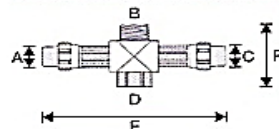

Cross Tee

CODE	SIZE (mm)	A	B	C	D	E	F
HCT 25.½.25.½	25 x ½" x 25 x ½"	36	1/2"	36	1/2"	159	63
HCT 25.½.32.½	25 x ½" x 32 x ½"	36	1/2"	44	1/2"	168	63
HCT 32.½.32.½	32 x ½" x 32 x ½"	44	1/2"	44	1/2"	174	63