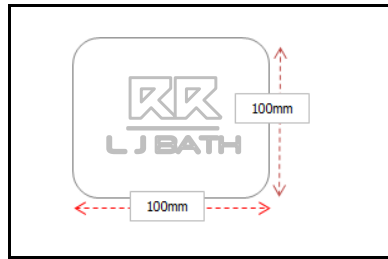

RR [IMPORT]
RCS - K09-1
 Push Plate w/o Handle
 304 Stainless Steel
 96 x 300 x 1 mm

RR [IMPORT]
RCS - K09-2
 Pull Plate c/w Handle
 304 Stainless Steel
 96 x 300 x 1 mm

L J BATH - HARDWARE 5

* NEW

RB - FREE Wi-Fi