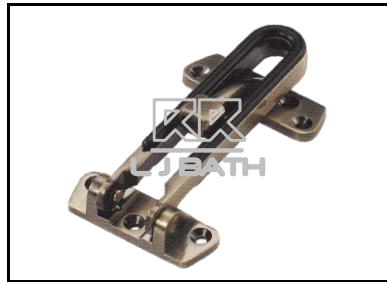

L J BATH - HARDWARE 1

RR [IMPORT]
RSW-H28 CP
 Zink alloy door guard
 in Chrome

RR [IMPORT]
RSW-H28 AB
 Zink alloy door guard
 in Antique

RR [IMPORT]
RSW-H28 G
 Zink alloy door guard
 in Gold

RR [IMPORT]
RLY - 9204 CP
 Zink alloy door guard
 with bumper in Chrome

RR [IMPORT]
RLY - 9204 AB
 Zink alloy door guard
 with bumper in Antique

RR [IMPORT]
RLY - 9204 G
 Zink alloy door guard
 with bumper in Gold

RR [IMPORT]
RSW - 999 AC / PB
 Door chain bolt with latch
 in antique

RR [IMPORT]
RSW - ES 1000
 H/D S/steel chain bolt
 indicator

RR [IMPORT]
RLY - 9256 SS
 S/Steel chain bold
 with cover

RR [IMPORT]
RSW - G 666
 Door fold latch w/anti swing
 in Stainless steel

RR [IMPORT]
RSW - DL 25
 S/steel door latch (SMALL)
 39mm X 51mm