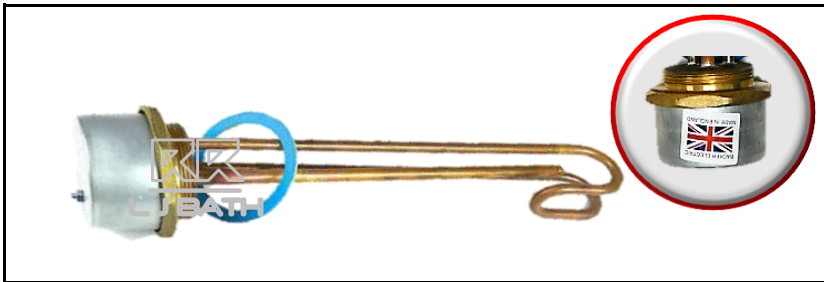

BACKER [UK]
RDP - 09733 L
3 kW Immersion
Heater Element
Anti-Corrosive [11"]