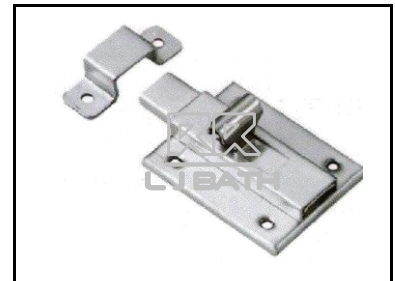

RR [IMPORT]
RSW - 01155
S/steel wall bumper
D55 x H30

RR [IMPORT]
RSW - 8018
S/steel magnetic
floor stopper
D 59 mm

RR [IMPORT]
RLSS - 350
PVC magnetic door stopper
D: 55x H75mm

RR [IMPORT]
RLY - 9050 SS
Stainless Steel magnetic
door stopper

RR [IMPORT]
RLSS - 110
Magnetic door holder

L J BATH - HARDWARE 3

RR [IMPORT]
RLSS - DH 031ZA
 Door Stopper in chrome
 H 179 x W41mm

RR [IMPORT]
RLY - 9326
 Zinc alloy door arm
 stopper

RR [IMPORT]
RLSS - SG J7
 Door frame door stopper
 in s/steel [Left or Right]

RR [IMPORT]
RLSS - 012
 Transparent Bumper
 D: 20 x H 21mm

RR [IMPORT]
RSW-PDS 75 PB
 3" Spring door bumper
 in polish brass

RR [IMPORT]
RLSS - 909 L
 S/steel security bolt

RR [IMPORT]
RSW - 11P
 S/steel door latch c/w
 indicator

RR [IMPORT]
RSW - KF888
 S/steel door latch c/w
 indicator

RR [IMPORT]
RSW - DL 25
 S/steel door latch (SMALL)
 39mm X 51mm

RR [IMPORT]
RSW - NL-6
 ABS black handle knob

RR [IMPORT]
RSW - NL-1A
 ABS black lever lock
 c/w indicator