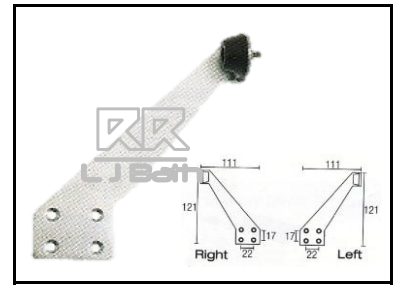

RR [IMPORT]
RLSS - 110
Magnetic door holder

L J BATH - HARDWARE 3

RR [IMPORT]
RLSS - DH 031ZA
 Door Stopper in chrome
 H 179 x W41mm

RR [IMPORT]
RLY - 9326
 Zinc alloy door arm
 stopper

RR [IMPORT]
RLSS - SG J7
 Door frame door stopper
 in s/steel [Left or Right]