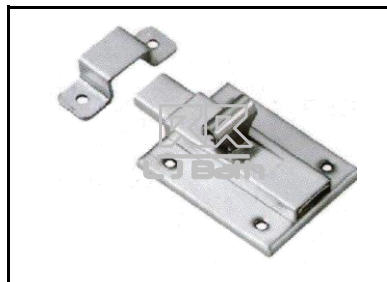

RR [IMPORT]
RLY - 9204 AB
 Zink alloy door guard
 with bumper in Antique

RR [IMPORT]
RLY - 9204 G
 Zink alloy door guard
 with bumper in Gold

RR [IMPORT]
RSW - 999 AC / PB
 Door chain bolt with latch
 in antique

RR [IMPORT]
RSW - ES 1000
 H/D S/steel chain bolt
 indicator

RR [IMPORT]
RLY - 9256 SS
 S/Steel chain bold
 with cover

RR [IMPORT]
RSW - G 666
 Door fold latch w/anti swing
 in Stainless steel

RR [IMPORT]
RSW - DL 25
 S/steel door latch (SMALL)
 39mm X 51mm