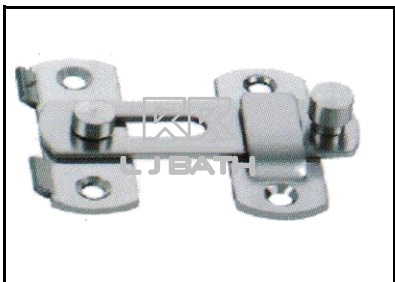

RR [IMPORT]
RLY - 9204 AB
 Zink alloy door guard
 with bumper in Antique

RR [IMPORT]
RLY - 9204 G
 Zink alloy door guard
 with bumper in Gold

RR [IMPORT]
RSW - 999 AC / PB
 Door chain bolt with latch
 in antique

RR [IMPORT]
RSW - ES 1000
 H/D S/steel chain bolt
 indicator

RR [IMPORT]
RLY - 9256 SS
 S/Steel chain bold
 with cover

RR [IMPORT]
RSW - G 666
 Door fold latch w/anti swing
 in Stainless steel

RR [IMPORT]
RSW - DL 25
 S/steel door latch (SMALL)
 39mm X 51mm