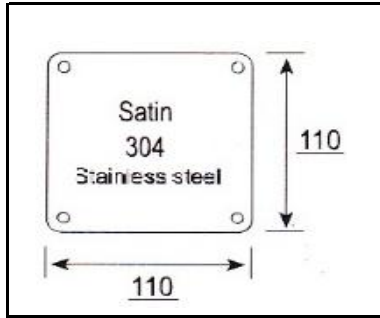

RS - Universal PUSH

L J BATH - **HARDWARE 7** * NEW

RR [IMPORT]

Round Plate satin finish
304 Stainless Steel Sign
100 x 1mm

L J BATH - **HARDWARE 8** * NEW

RR [IMPORT]

Square Plate satin finish
304 Stainless Steel Sign
110 x 110 x 1mm