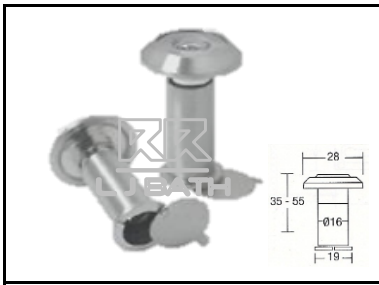

L J BATH - HARDWARE 4

RR [IMPORT]
RLSS - SG-EY
Door Eye viewer in brass
Dia hole: 16mm
[AB , AC, SN ,PB]