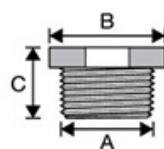

Bush

CODE	SIZE(mm)	A	B	C
HB 1.¾"	1" x ¾"	1"	¾"	29
HB ¾.½	¾" x ½"	¾"	½"	26