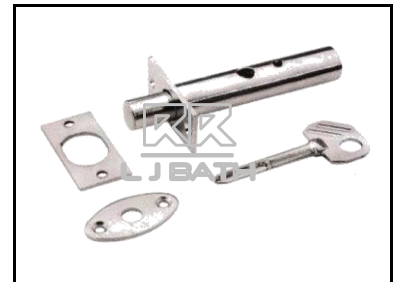

RR [IMPORT]
RSW - ES 1000
 H/D S/steel chain bolt
 indicator

RR [IMPORT]
RLY - 9256 SS
 S/Steel chain bold
 with cover

RR [IMPORT]
RSW - G 666
 Door fold latch w/anti swing
 in Stainless steel

RR [IMPORT]
RSW - DL 25
 S/steel door latch (SMALL)
 39mm X 51mm

RR [IMPORT]
RSW - 01155
S/steel wall bumper
D55 x H30

RR [IMPORT]
RSW - 8018
S/steel magnetic
floor stopper
D 59 mm

RR [IMPORT]
RLSS - 350
PVC magnetic door stopper
D: 55x H75mm

RR [IMPORT]
RLY - 9050 SS
Stainless Steel magnetic
door stopper

RR [IMPORT]
RLSS - 110
Magnetic door holder

L J BATH - HARDWARE 3

RR [IMPORT]
RLSS - DH 031ZA
 Door Stopper in chrome
 H 179 x W41mm

RR [IMPORT]
RLY - 9326
 Zinc alloy door arm
 stopper

RR [IMPORT]
RLSS - SG J7
 Door frame door stopper
 in s/steel [Left or Right]

RR [IMPORT]
RLSS - 012
 Transparent Bumper
 D: 20 x H 21mm

RR [IMPORT]
RSW-PDS 75 PB
 3" Spring door bumper
 in polish brass

RR [IMPORT]
RLSS - 909 L
 S/steel security bolt

RR [IMPORT]
RSW - 11P
 S/steel door latch c/w
 indicator