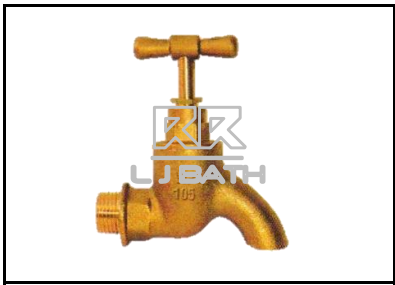

L J BATH - HARDWARE 15

RR [LOCAL]
RLSS - V 105
Brass Bib Tap
H/D [1/2"]