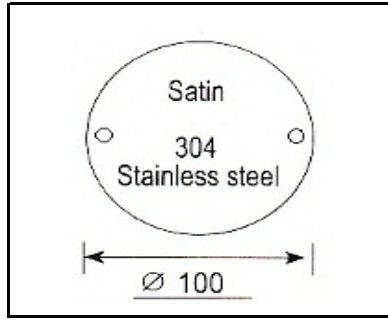

L J BATH - **HARDWARE 7** * NEW