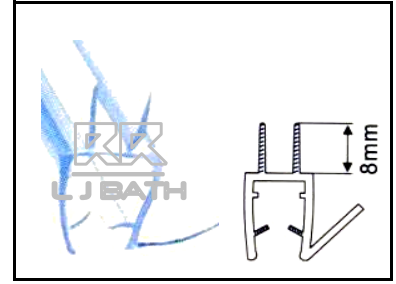

RL-P10 WDR
PVC WIPE WITH DRIP
10mm X 2.2m [86"]