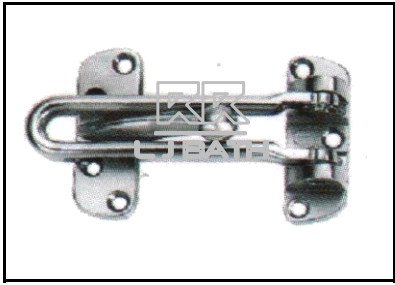

L J BATH - HARDWARE 1

RR [IMPORT]
RSW-H28 CP
 Zink alloy door guard
 in Chrome

RR [IMPORT]
RSW-H28 AB
 Zink alloy door guard
 in Antique

RR [IMPORT]
RSW-H28 G
 Zink alloy door guard
 in Gold

RR [IMPORT]
RLY - 9204 CP
 Zink alloy door guard
 with bumper in Chrome

RR [IMPORT]
RLY - 9204 AB
 Zink alloy door guard
 with bumper in Antique

RR [IMPORT]
RLY - 9204 G
 Zink alloy door guard
 with bumper in Gold

RR [IMPORT]
RSW - 999 AC / PB
 Door chain bolt with latch
 in antique

RR [IMPORT]
RSW - ES 1000
 H/D S/steel chain bolt
 indicator

RR [IMPORT]
RLY - 9256 SS
 S/Steel chain bold
 with cover

RR [IMPORT]
RSW - G 666
 Door fold latch w/anti swing
 in Stainless steel

RR [IMPORT]
RSW - DL 25
 S/steel door latch (SMALL)
 39mm X 51mm