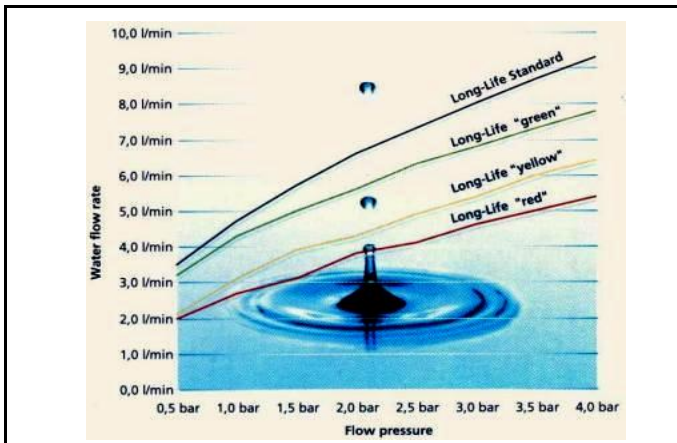

L J BATH - SPECIAL 1

**WATER SAVING
DEVICE**

RRB - 2406
BASIN>LONG-LIFE< M24X1
[4.5 liter/min @ 3 bar]

RRB - 2206
KITCHEN>LONG-LIFE<M22X1
[4.5 liter/min @ 3 bar]

RRB - 1451
MULTIGRIP TOOL FOR
INSTALLATION AERATOR