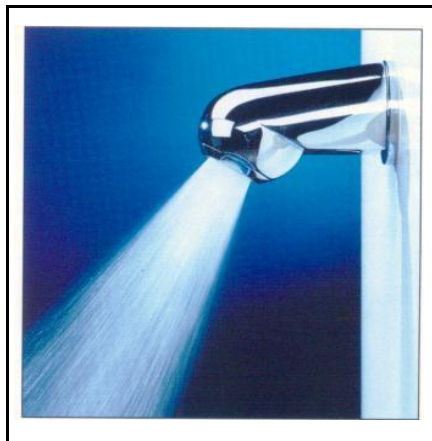

RRB - 1910
1/2" [MF] FLOW STOP
WITH ROTARY CONNECTOR

RRB - 2065
NOVOLENCE SHOWER
C/W 4 HOLE HEAD
7.2 liter/min @ 3 bar

RRB - 1650
PROFILENCE wall shower
c/w ball joint 1/2"
9.5 liter/min @ 3 bar

RRB - 1690
PROFILUX wall shower
[Vandal - Proof]
9.5 liter/min @ 3 bar