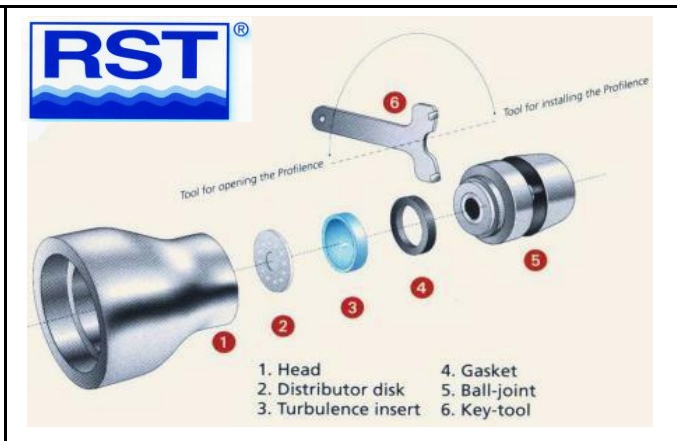

RRB - 1910
1/2" [MF] FLOW STOP
WITH ROTARY CONNECTOR

RRB - 2065
NOVOLENCE SHOWER
C/W 4 HOLE HEAD
7.2 liter/min @ 3 bar

RRB - 1650
PROFILENCE wall shower
c/w ball joint 1/2"
9.5 liter/min @ 3 bar

RRB - 1690
PROFILUX wall shower
[Vandal - Proof]
9.5 liter/min @ 3 bar