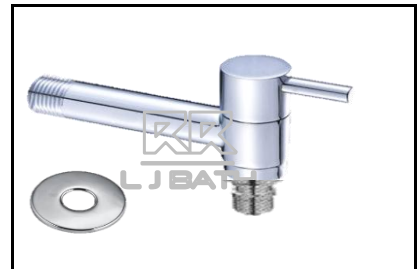

RR [IMPORT]
RWD - 9002 D
M 1/2" Brass Wall
extra long bib tap
with hose connection
(L: 127mm)