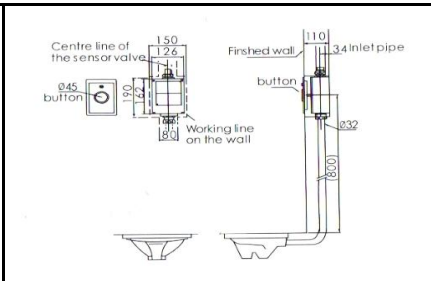

RR [IMPORT]
RCY - B 18
Concealed WC F/Valve
(Push Button)
(Outlet 1-9/16" - Dia. 32.5mm)
SIZE: 190 X 150mm