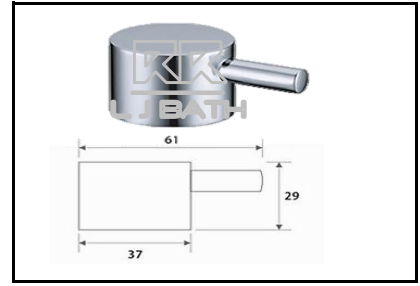

RR (IMPORT)
RCX - CH-E42
37mm Diverter Handle
(Length: 61mm)