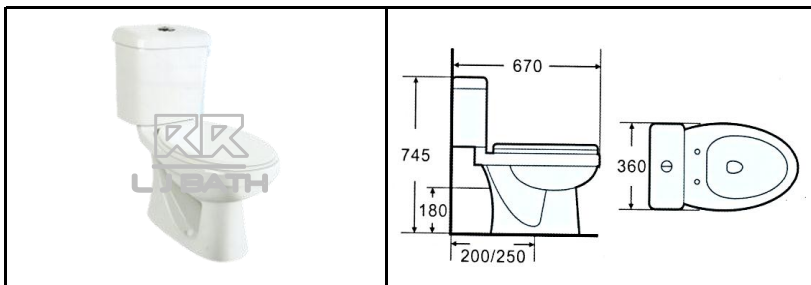

EMAX [IMPORT]
REM - WC 1201 Y - S 10
Washdown WC close-Coupled
[S - 250mm or P - 180 mm]
L 670 x W 360 x H 745mm