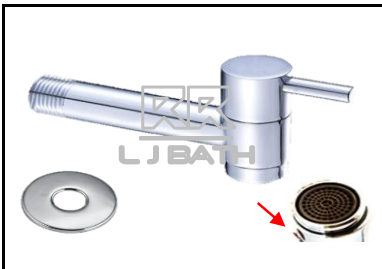

# L J BATH - CATALOG

RR [ IMPORT ]  
**RWD - 5010**  
 Wall Brass tap c/w aerator  
 ( M 1/2" outlet )

RR [ IMPORT ]  
**RWD - 5011**  
 Wall Brass tap c/w ball joint  
 ( M 1/2" outlet )

RR [ IMPORT ]  
**RWD - 5009**  
 Wall Brass tap with  
 hose connection ( M 1/2" outlet )

RR [ IMPORT ]  
**RWD - 5002**  
 Wall Brass tap c/w aerator  
 ( M 1/2" outlet ), ( L: 70mm )

RR [ IMPORT ]  
**RWD - 5001**  
 Wall Brass tap c/w ball joint  
 ( M 1/2" outlet )  
 ( L: 70mm )

RR [ IMPORT ]  
**RWD - 5003**  
 Wall Brass tap with  
 hose connection  
 ( M 1/2" outlet ) ( L: 70mm )