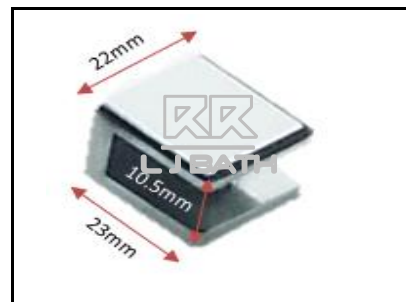

RR [LOCAL]
RLSS - 650
S/s glass shelf bracket