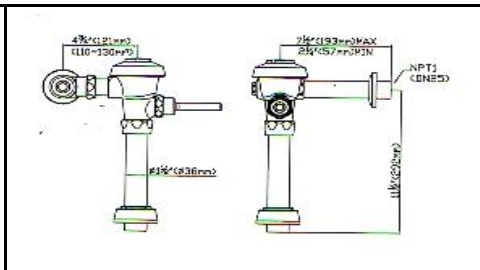

RR [IMPORT]
RCY - B-21
WC Flush valve
(Inlet 1" - DN 25)
(Outlet 1 1/2" - Dia. 38mm)
(6 Liter)