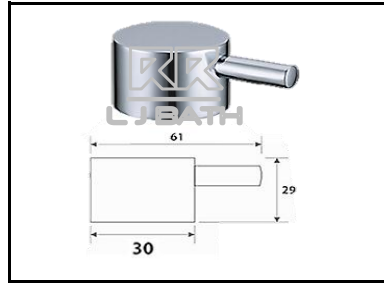

RR (IMPORT)
RCX - CH-E34
30mm Diverter Handle
(Length: 61mm)