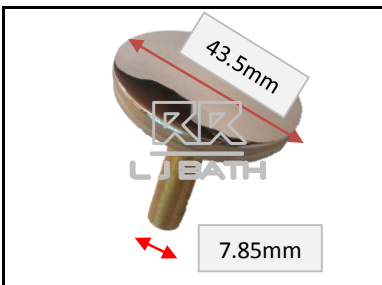

RR [IMPORT]
RAN - 2700
Brass chrome bath plug
[Dia hole: 7.8mm]
[Special Fabricate]