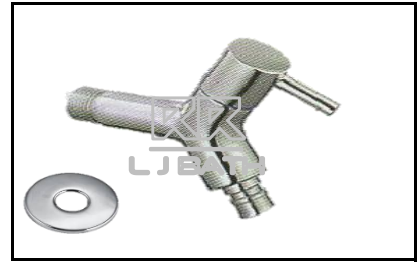

RR [IMPORT]
RWD - 5009
Wall Brass tap with
hose connection (M 1/2" outlet)