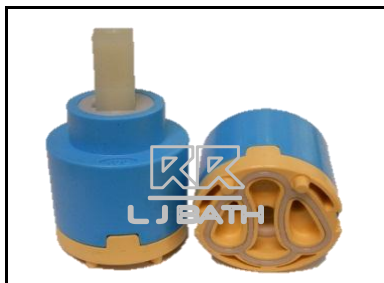

KCG [TAIWAN]
RKCG-35
35mm Ceramic Cartridge
Outlet in-Front