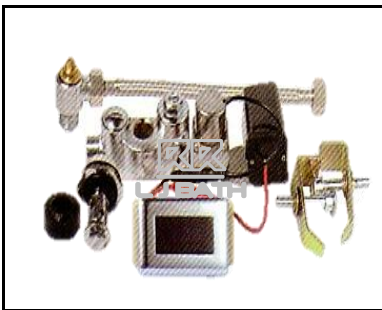

RR [IMPORT]
RCH - G 8AD
Urinal sensor with
AC & DC supply
(220V: use 1 meter wire & 3-pin plug)
PANEL SIZE: 82 X 48mm