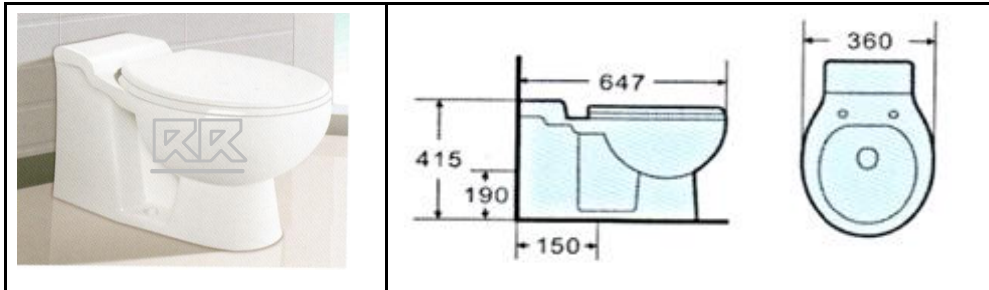

(P TRAP 190mm)

EMAX [IMPORT]
REM - WC 1062 - BI
Washdown WC in
BACK INLET c/w Seat & Cover
SIZE: L 647 x W 360 x H 415mm