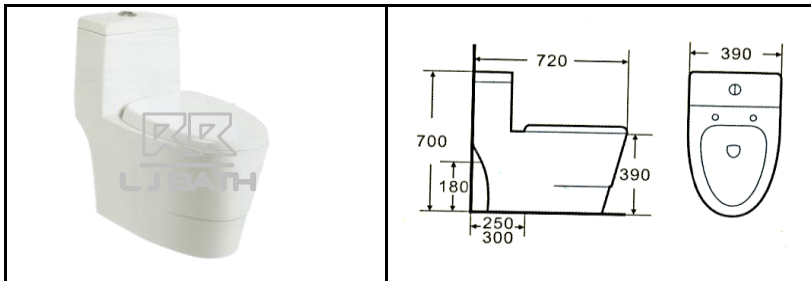

# L J BATH - CATALOG

( P TRAP 190mm)

EMAX [ IMPORT ]  
**REM - WC 1061 - TI**  
 Washdown WC in  
**TOP INLET** c/w Seat & Cover  
 SIZE: L 647 x W 360 x H 415mm

( P TRAP 190mm)

EMAX [ IMPORT ]  
**REM - WC 1062 - BI**  
 Washdown WC in  
**BACK INLET** c/w Seat & Cover  
 SIZE: L 647 x W 360 x H 415mm