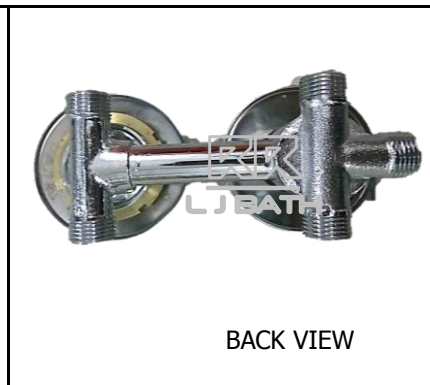

RR [IMPORT]
RCS - D25/REMF 312 C
Five way bath diverter
c/w 5 nos of MF 1/2" fitting Elbow