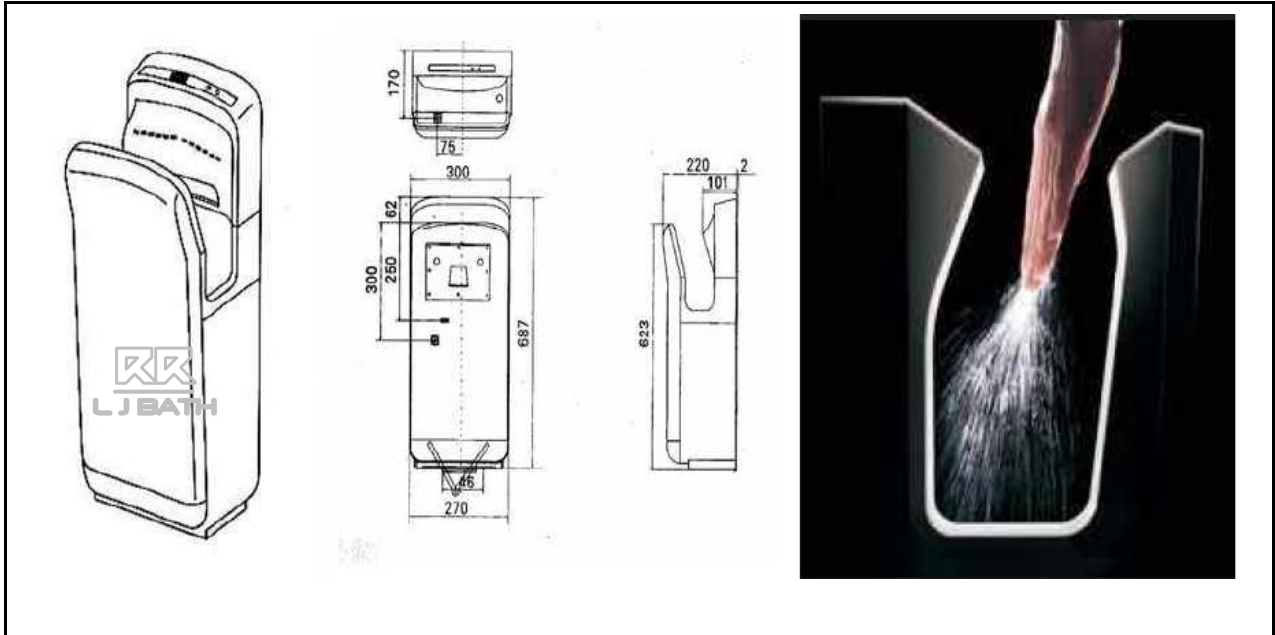

RR [IMPORT]

RYG - 4100

Jet hand Dryer without brush

(220v / 50 Hz)

Motor Power : 650w

330 x 220 x 687mm

COLOUR: WHITE

Specification

Spraying speed of wind	Voltage/ frequency	Electric current	Power	Weight	Size
85-95M/S	220V/50Hz	3A	650W	11kg	330*220*687mm
		7.5A	650W + (1,000 heater)