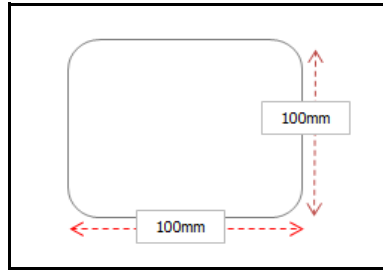

RR [IMPORT]
Square Molding Sign
100 x 100