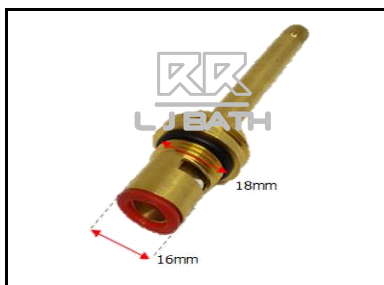

RR [IMPORT]
RD - SL 16
Special long ceramic spindle
[Dia: 16mm]