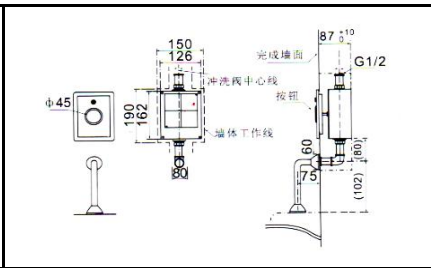

RR [IMPORT]
RCY - C 23
Concealed URINAL F/Valve
(Push Button)
SIZE: 190 X 150mm