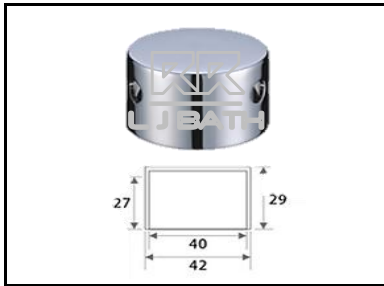

# L J BATH - BATH

RR ( IMPORT )  
**RCX - CH-E42 S**  
 25mm Diverter Handle  
 ( Length: 40mm )

RR ( IMPORT )  
**RCX - CH-E34**  
 30mm Diverter Handle  
 ( Length: 61mm )

RR ( IMPORT )  
**RCX - CH-E42**  
 37mm Diverter Handle  
 ( Length: 61mm )