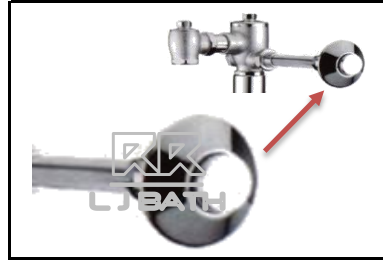

RR [IMPORT]
RCH - B 30-PR
WC push rod
for Model RCH-B30