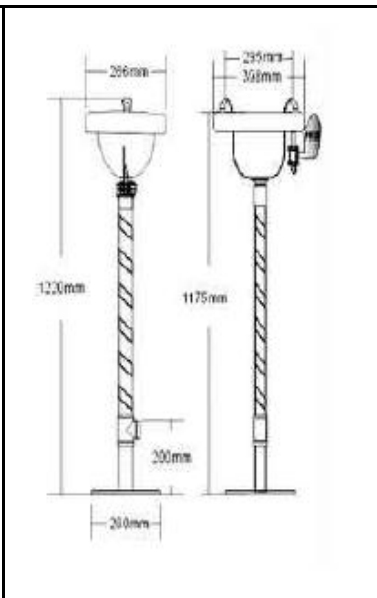

RR [IMPORT]
RLP - HE 100
Emergency Eye Washer Basin
c/w stand
(Floor Mounted)

Specification:

- Bowl in ABS Plastic
- Shower valve 1/2" brass ball valve
- Water supply & outlet 1 1/4"
- Working pressure : 0.2 MPA - 0.8 MPA
- Water Flow : 76 L / Min
- Eye washer activation by FLAG handle