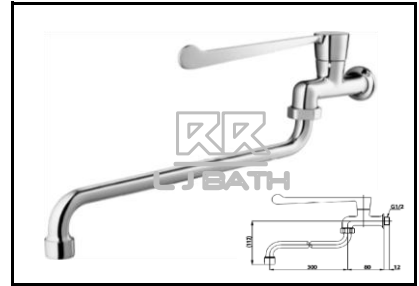

RR [ IMPORT ]  
**RCS - D25**  
 Five way bath diverter

RR [ IMPORT ]  
**RCS - D25/REMF 312 C**  
 Five way bath diverter  
 c/w 5 nos of MF 1/2" fitting Elbow

RR ( TAIWAN )  
**RCKF - 582 T 4530**

8" Wall mount Pre-rinse unit  
( 1/2"-14 NPT Female inlet )