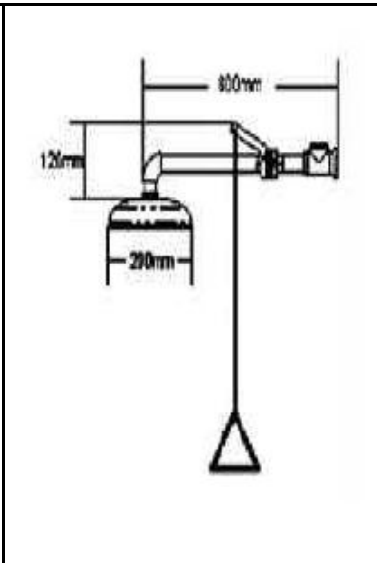

L J BATH - KITCHEN & MEDI LAB

RR [IMPORT]
RLP - HA 100
Emergency Shower

(Wall Mounted)

Specification:

- Head in ABS Plastic
- Shower valve 1/2" brass ball valve
- Water supply & outlet 1 1/4"
- Working pressure : 0.2 MPA - 0.8 MPA
- Water Flow : 76 L / Min
- Shower activation by PULL rod