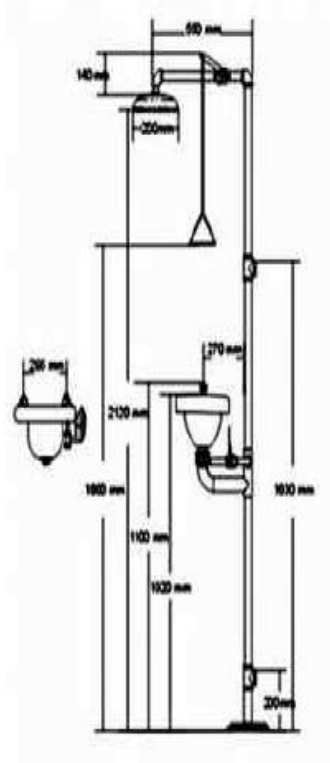

### Specification:

- Head & Bowl in ABS Plastic
- Shower valve 1/2" brass ball valve
- Water supply & outlet 1 1/4"
- Working pressure : 0.2 MPA - 0.8 MPA
- Water Flow : 76 L / Min
- Shower activation by PULL rod
- Eye washer activation by FLAG handle