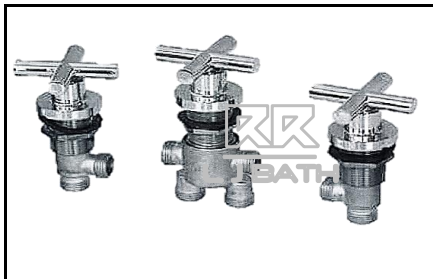

RR [IMPORT]
RCS - D25- X
Five way bath diverter
with Cross handle