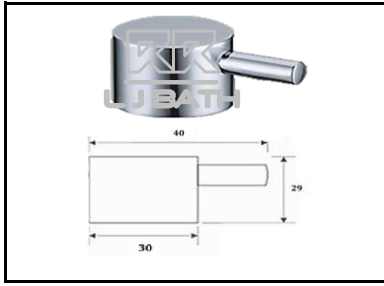

L J BATH - BATH

RR (IMPORT)
RCX - CH-E42 S
25mm Diverter Handle
(Length: 40mm)