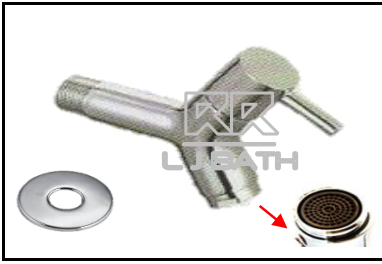

L J BATH - CATALOG

RR [IMPORT]
RWD - 5010
Wall Brass tap c/w aerator
(M 1/2" outlet)