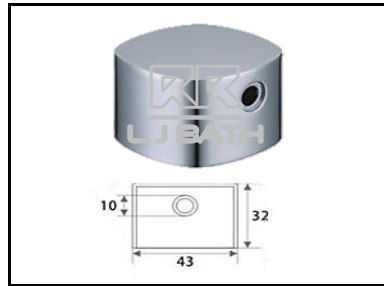

RR (IMPORT)
RCX - CH-E36
43mm Diverter Handle