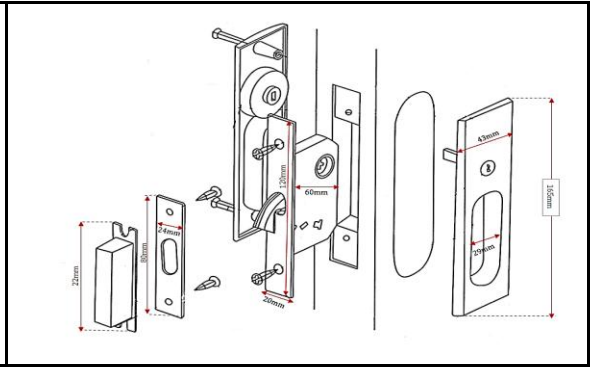

RR [IMPORT]
RCH - 808-15 SS
S/Steel Sliding door lock