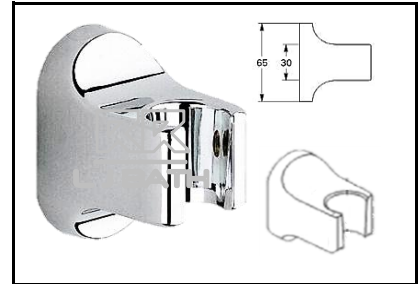

# L J BATH - SHOWER

RR [ IMPORT ]  
**RGF - DE80/TD 101**  
 Chrome Aerator head c/w  
 1/2" MF connection built in holder  
 and hose

RR [ IMPORT ]  
**RGF - TD 101**  
 1/2" MF connection  
 built in holder

RR [ IMPORT ]  
**RBT - T085**  
 1/2" **QTR.** Turn angle valve

RR [ IMPORT ]  
**RSS - SM040**  
 1/2" **QTR.** Turn angle valve  
 handle in **Holder** design

RR [ IMPORT ]  
**RBT-T084/TD101**  
 MF1/2" Angle Valve  
 connection c/w **Holder**

GROHE [ IMPORT ]  
**RBM - 28771000**  
 Wall Shower Holder in **White**

RR [ IMPORT ]  
**RPM - 2800**  
 Brass extension piece  
 for shower arm.  
 L 280 x Ø15 x Ø20 mm

RR [ IMPORT ]  
**RPM - 4000**  
 Brass extension piece  
 for shower arm.  
 L 400 x Ø15 x Ø20 mm

RR [ IMPORT ]  
**RPM - 5200**  
 Brass extension piece  
 for shower arm.  
 L 520 x Ø15 x Ø20 mm

RR [ IMPORT ]  
**RPM - 5600**  
 Brass extension piece  
 for shower arm.  
 L 560 x Ø15 x Ø20 mm

TOTO  
**S81017M**  
 Hand Shower Holder  
 Dia: 21mm