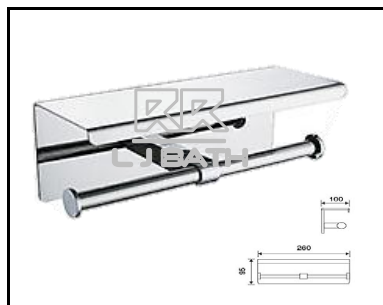

RR [IMPORT]
RJH - 71328
S/Steel Double paper holder
with cover **(HORIZONTAL)**
Length: 260mm