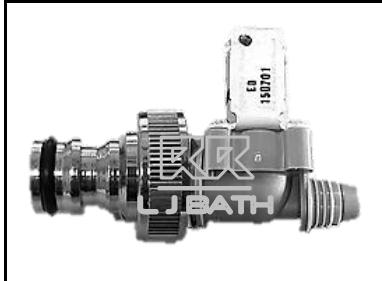

RR [ IMPORT ]  
**RPM - 5200**  
 Brass extension piece  
 for shower arm.  
 L 520 x Ø15 x Ø20 mm

RR [ IMPORT ]  
**RPM - 5600**  
 Brass extension piece  
 for shower arm.  
 L 560 x Ø15 x Ø20 mm

TOTO  
**S81017M**  
 Hand Shower Holder  
 Dia: 21mm

# L J BATH - FLUSH VALVE

RR [ IMPORT ]  
**RCH - B 30-PV**  
 WC piston valve  
 for Model RCH-B30

RR [ IMPORT ]  
**RCH - B 30-PR**  
 WC push rod  
 for Model RCH-B30

RR [ IMPORT ]  
**DC62-00217H A**  
 Solenoid valve  
 [ AC220 - 240V ]

RR [ IMPORT ]  
**RFE - SR**  
 Solenoid valve c/w  
 3/4" brass chrome adaptor  
 [ AC220 - 240V ]

RR [ IMPORT ]  
**RCY - C-24**  
**URINAL** Flush valve  
 (Inlet 3/4" - DN 20)  
 (Outlet 3/4" - Dia. 19mm)  
 ( 1.9 Liter )