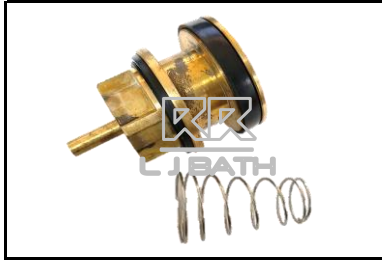

RR [ IMPORT ]  
**RPM - 5200**  
 Brass extension piece  
 for shower arm.  
 L 520 x Ø15 x Ø20 mm

RR [ IMPORT ]  
**RPM - 5600**  
 Brass extension piece  
 for shower arm.  
 L 560 x Ø15 x Ø20 mm

TOTO  
**S81017M**  
 Hand Shower Holder  
 Dia: 21mm

RR [ IMPORT ]  
**RCY - IU 115**  
 Concealed Box Type  
**URINAL** Automatic Sensor /  
 Push Button  
 ( AC & DC )  
 SIZE: 120 X 120mm

RR [ IMPORT ]  
**RCY - C 23**  
 Concealed URINAL F/Valve  
 (Push Button)  
 SIZE: 190 X 150mm

# L J BATH - FLUSH VALVE

RR [ IMPORT ]  
**RCH - B 30-PV**  
 WC piston valve  
 for Model RCH-B30

RR [ IMPORT ]  
**RCH - B 30-PR**  
 WC push rod  
 for Model RCH-B30

RR [ IMPORT ]  
**DC62-00217H A**  
 Solenoid valve  
 [ AC220 - 240V ]

RR [ IMPORT ]  
**RFE - SR**  
 Solenoid valve c/w  
 3/4" brass chrome adaptor  
 [ AC220 - 240V ]

RR [ IMPORT ]  
**RCY - C-24**  
**URINAL** Flush valve  
 (Inlet 3/4" - DN 20)  
 (Outlet 3/4" - Dia. 19mm)  
 ( 1.9 Liter )