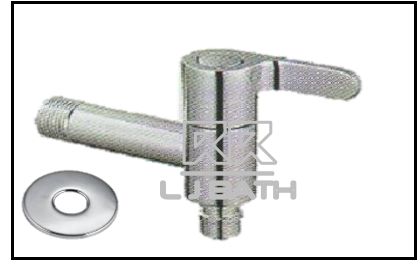

# L J BATH - CATALOG

RR [ IMPORT ]  
**RWD - 5010**  
 Wall Brass tap c/w aerator  
 ( M 1/2" outlet )

RR [ IMPORT ]  
**RWD - 5011**  
 Wall Brass tap c/w ball joint  
 ( M 1/2" outlet )

RR [ IMPORT ]  
**RWD - 5009**  
 Wall Brass tap with  
 hose connection ( M 1/2" outlet )

RR [ IMPORT ]  
**RWD - 5002**  
 Wall Brass tap c/w aerator  
 ( M 1/2" outlet ), ( L: 70mm )

RR [ IMPORT ]  
**RWD - 5001**  
 Wall Brass tap c/w ball joint  
 ( M 1/2" outlet )  
 ( L: 70mm )

RR [ IMPORT ]  
**RWD - 5003**  
 Wall Brass tap with  
 hose connection  
 ( M 1/2" outlet ) ( L: 70mm )