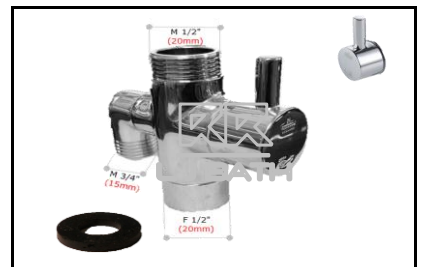

RR [IMPORT]
RWD - 807
Brass Shower Diverter
(F 1/2" x M 3/4") x M 1/2"