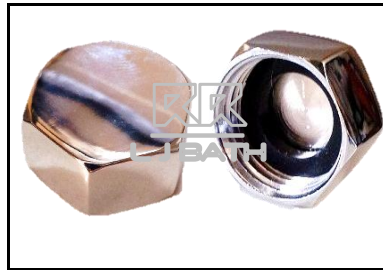

RR [ IMPORT ]  
**RCH - 808-15 SS**  
 S/Steel Sliding door lock

RR [ IMPORT ]  
**RCS - 25 / 45**  
 45°C brass chrome elbow  
 in MF 1/2"

RR [ IMPORT ]  
**RCS - E 001**  
 1/2" Brass Chrome  
 End Cap c/w Washer