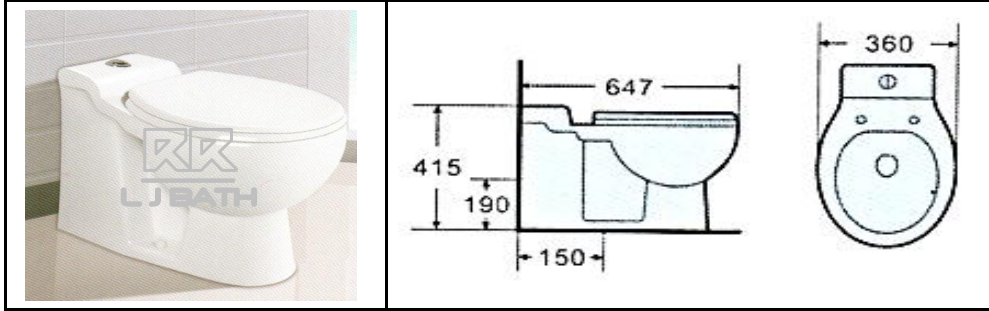

L J BATH - CATALOG

(P TRAP 190mm)

EMAX [IMPORT]
REM - WC 1061 - TI
Washdown WC in
TOP INLET c/w Seat & Cover
SIZE: L 647 x W 360 x H 415mm