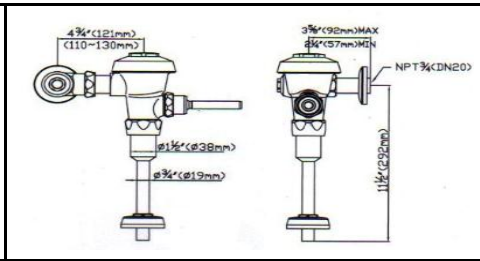

RR [IMPORT]
RCY - C-24
URINAL Flush valve
(Inlet 3/4" - DN 20)
(Outlet 3/4" - Dia. 19mm)
(1.9 Liter)