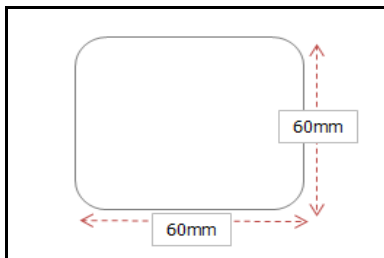

RR [IMPORT]
Square Molding Sign
60 x 60