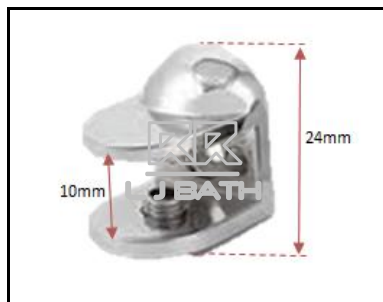

RR [IMPORT]
JLS - 1214
Glass shelf
bracket only