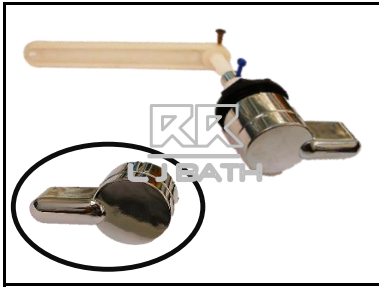

RR [LOCAL]

RAH - FL 4

Chrome front plastic lever
in 45°c turn with 4" arm