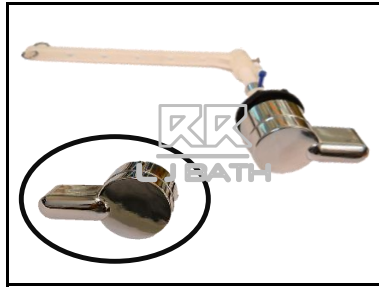

STOCK CLEARANCE - SHOWER

RR [IMPORT]
RSX - 683 C
 5 Jets shower head
 [90mm]

RR [IMPORT]
RSX - 662C
 1 Jet shower head
 [75mm]

QUARANTA (ITALY)
RBT-Q31103
MOON hand shower 1/2"
 [Dia. 60mm]

RR [IMPORT]
RSX - 135C
 3 Jets hand shower
 [Dia. 75mm]

STOCK CLEARANCE - FLUSH VALVE

RR [IMPORT]
RHX - UM 200
Urinal fragrant mat
[Dia: 200mm]

STOCK CLEARANCE - WATER CLOSET

Econax
CF-6LKN

Regular

RR [IMPORT]

RAM - 103

Blue float bottom inlet
c/w refill [1/2"]

RR [IMPORT]

RAM - 334

Front lever in 6" ABS
45°c turn

RR [LOCAL]

RAH - FL 4

Chrome front plastic lever
in 45°c turn with 4" arm

RR [LOCAL]

RAH - FL 6

Chrome front plastic lever
in 45°c turn with 6" arm

RR [LOCAL]

RAH - SL 46

Chrome side plastic lever
in 45°c turn with 4 to 6" arm

STOCK CLEARANCE - BASIN

RR [ITALY]

RBT - V 465

TIPO pop-up rod spare
[Dia: 16mm]